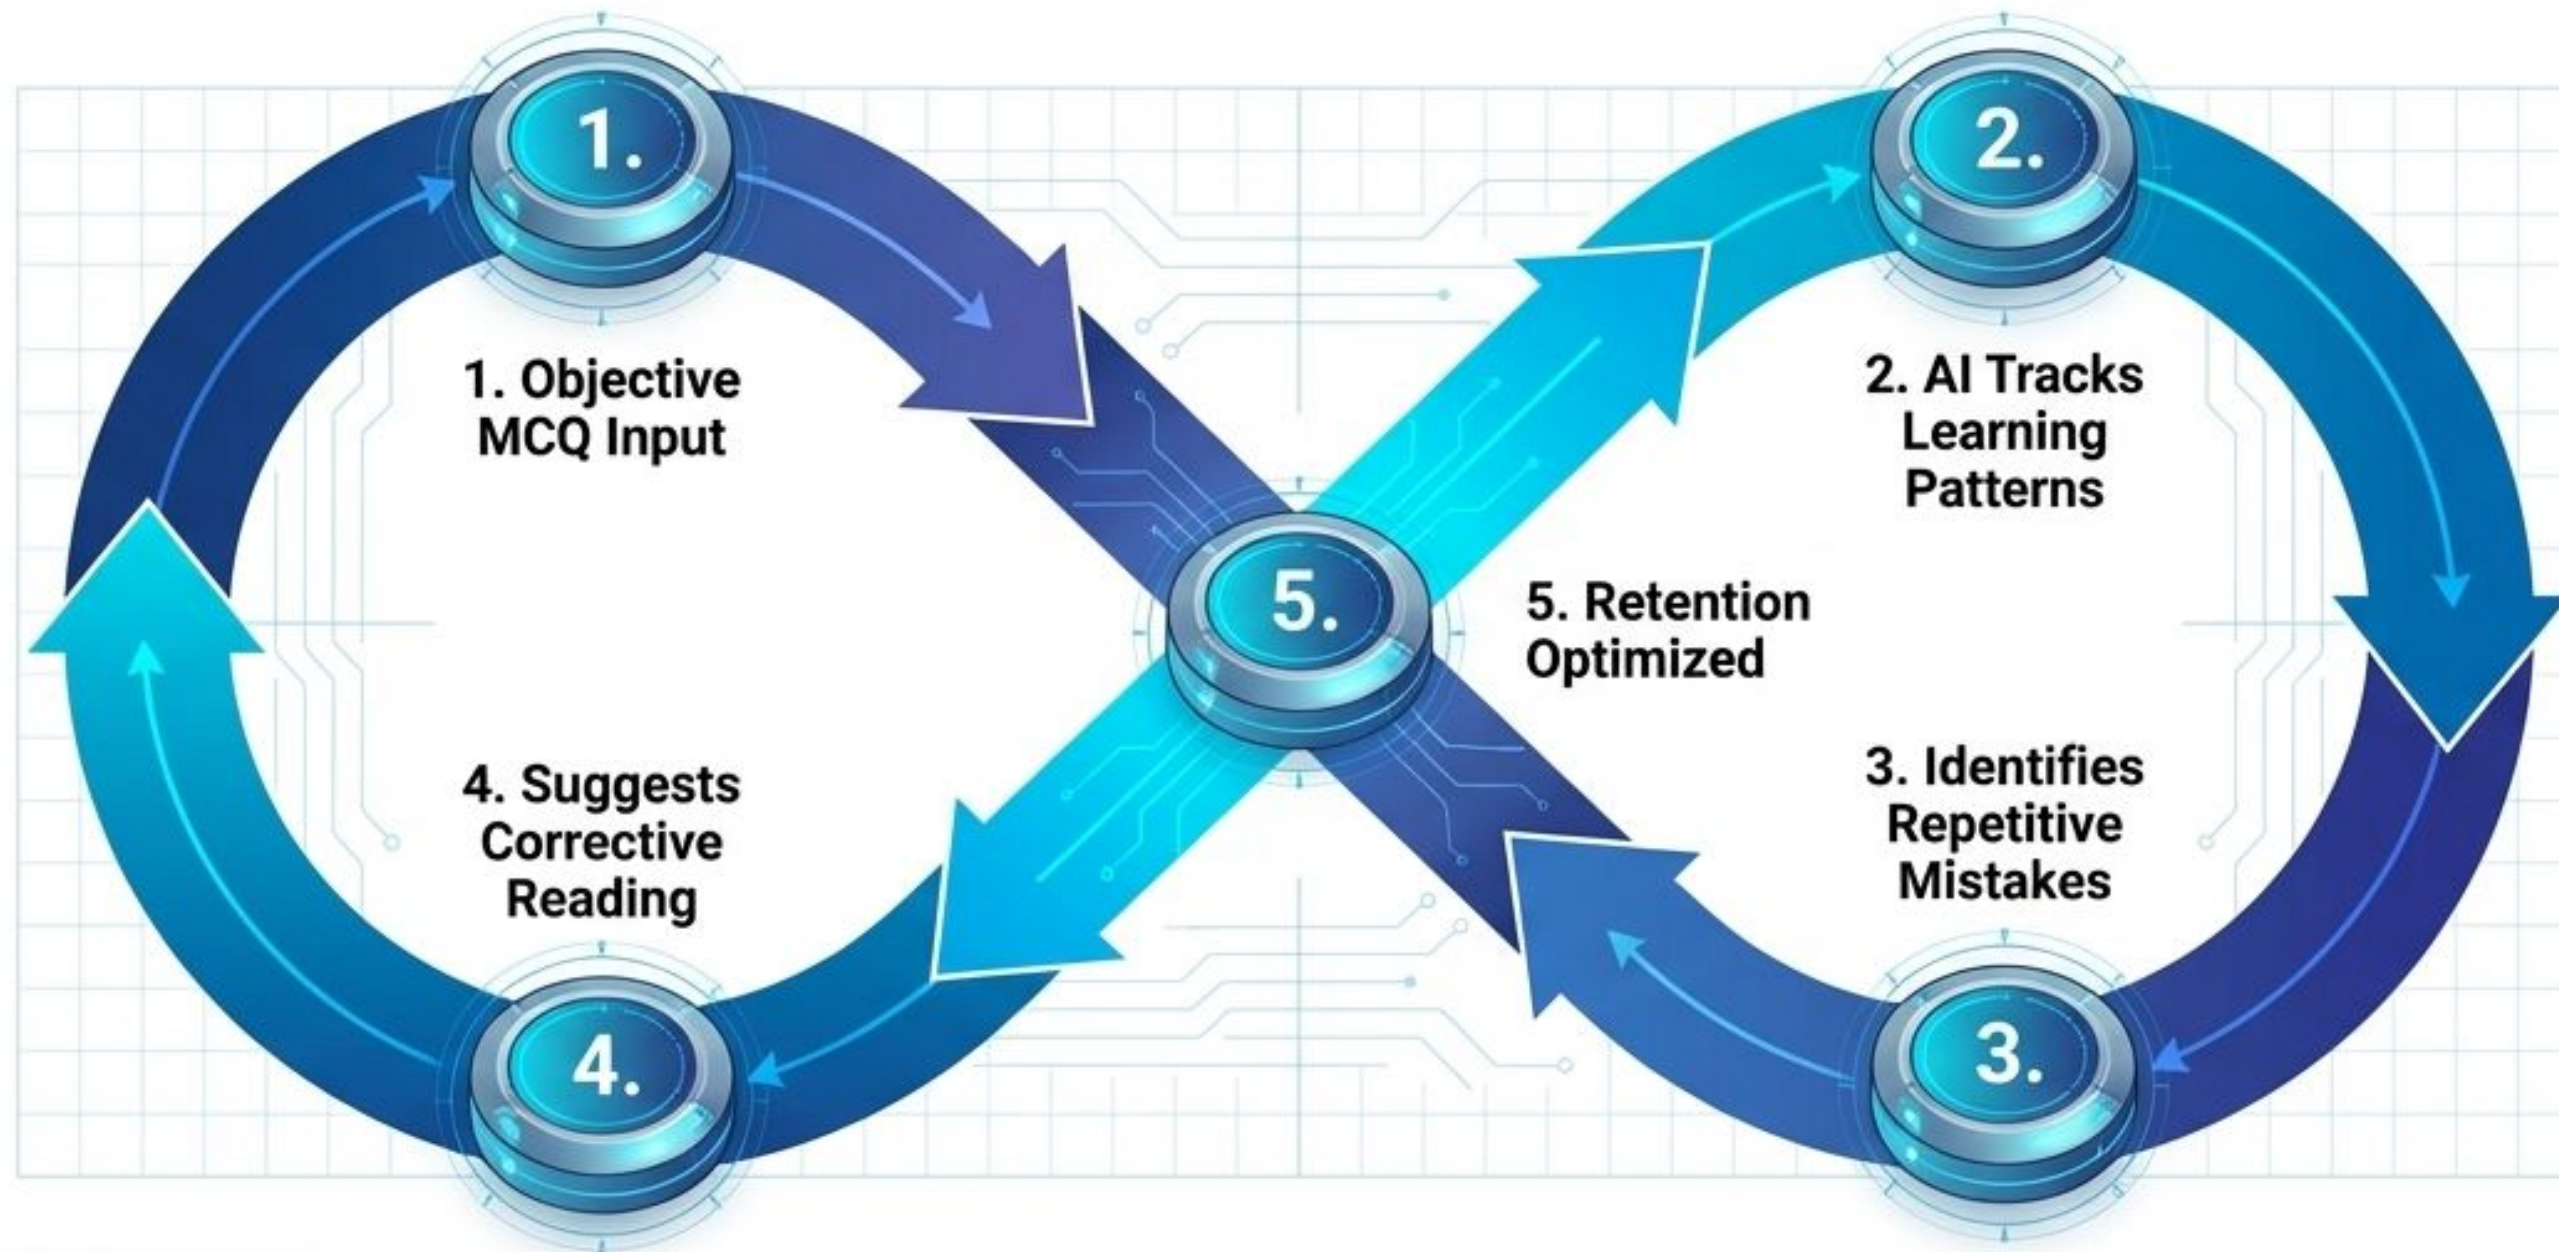

The SAATHI Ecosystem

Five integrated drivers working simultaneously to build total exam readiness.

Pillar 1: Subject-Wise Precision

Breaking the vast UPSC syllabus into highly specialized niches.

Key Concept: Build true mastery from the ground up. This sectional pedagogy forces early identification of micro-weaknesses before you transition into complex integrated papers.

Pillar 2: The CSAT Strategic Shield

CSAT is no longer a mere qualifying step; it is a formidable hurdle.

The Mechanism

Continuous, exam-standard simulations designed to incrementally build quantitative stamina, logical precision, and reading comprehension. Turn CSAT from a stumbling block into a stepping stone.

Pillar 3: AI-Powered Daily Learning

Our **proprietary AI-Powered LMS** does more than deliver tests. It dynamically tracks your trajectory, eliminating blind spots through targeted daily objective (MCQ) engagement.

Pillar 4: Total Transparency Dashboard

A data visualization command center designed for both students and parents.

Features:

Track every test score, monitor attendance, and visualize subject-wise growth trajectories. A constant feedback loop ensuring disciplined, accountable preparation.