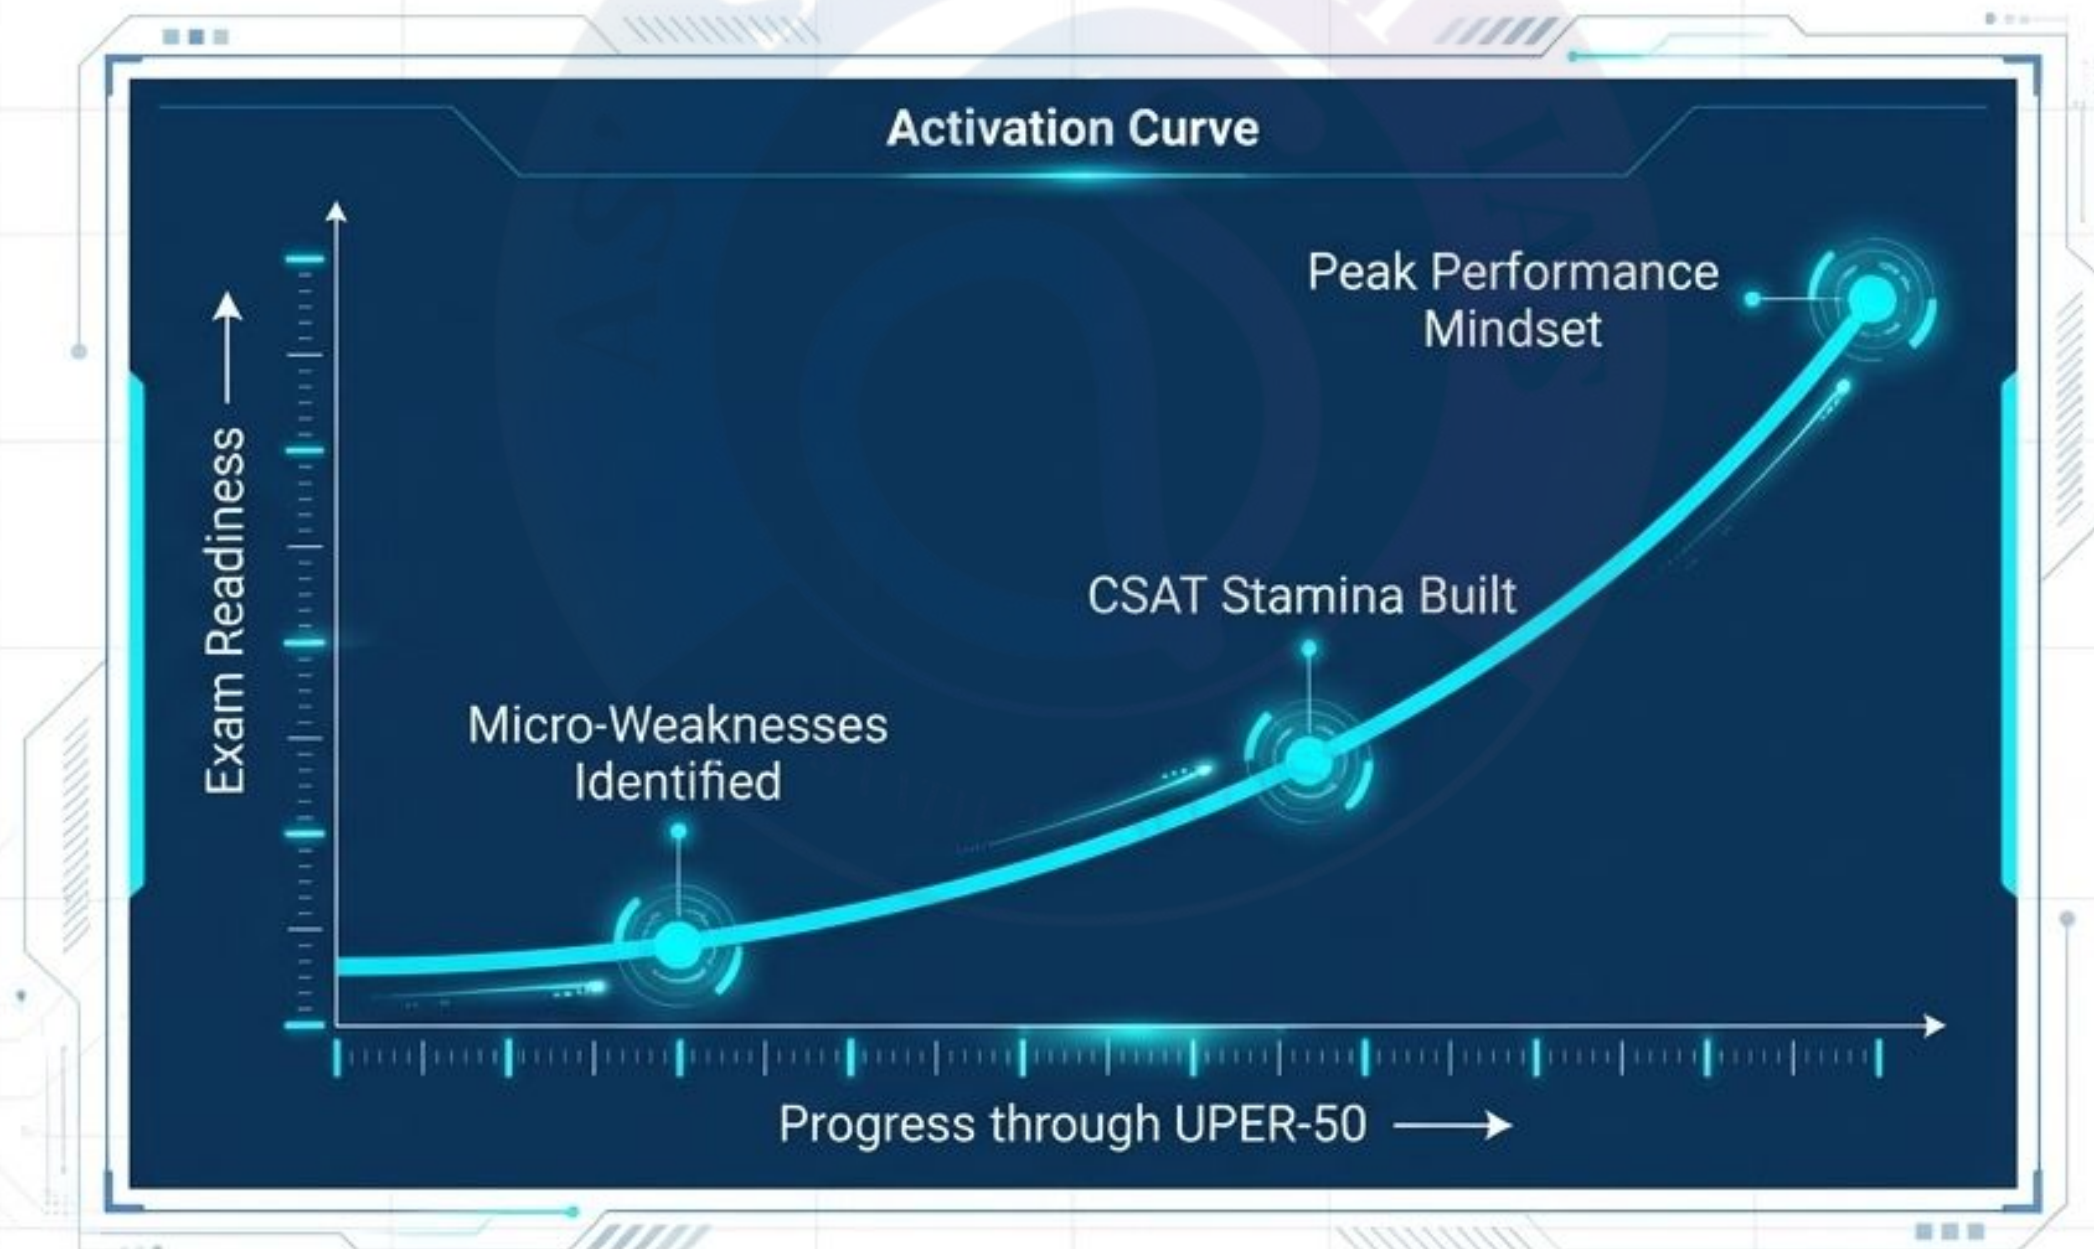

The Saarthi Student Trajectory

How our ecosystem compounds your effort over time. You don't just follow a schedule; you undergo a systematic upgrade, ensuring you enter the examination hall with the mindset of a topper.