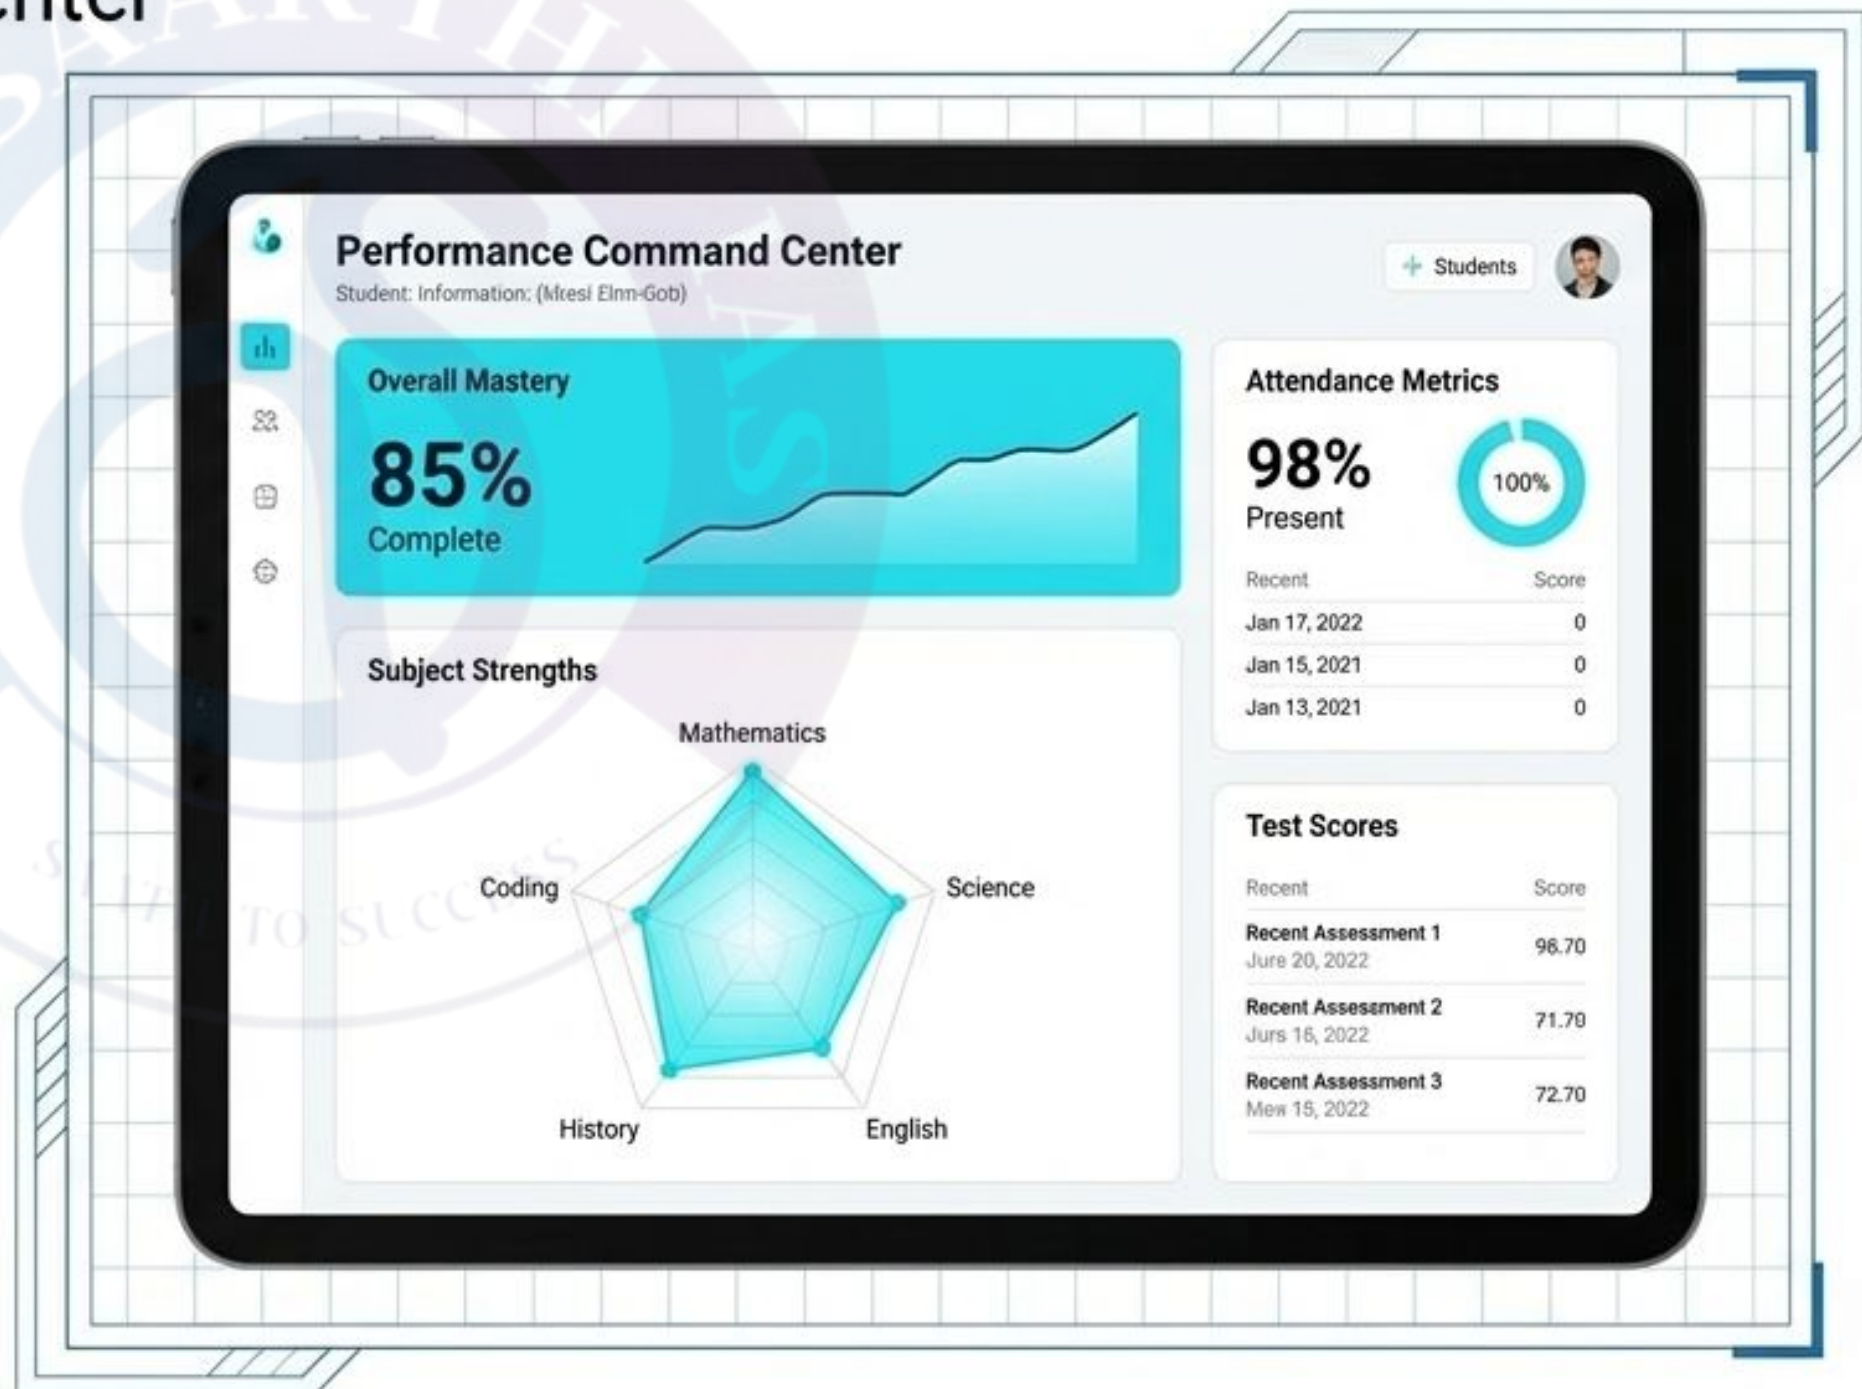

Pillar 2: The CSAT Strategic Shield

CSAT is no longer a mere qualifying step; it is a formidable hurdle.

The Mechanism

Continuous, exam-standard simulations designed to incrementally build quantitative stamina, logical precision, and reading comprehension. Turn CSAT from a stumbling block into a stepping stone.

Pillar 3: AI-Powered Daily Learning

Our **proprietary AI-Powered LMS** does more than deliver tests. It dynamically tracks your trajectory, eliminating blind spots through targeted daily objective (MCQ) engagement.

Pillar 4: Total Transparency Dashboard

A data visualization command center designed for both students and parents.

Features:

Track every test score, monitor attendance, and visualize subject-wise growth trajectories. A constant feedback loop ensuring disciplined, accountable preparation.