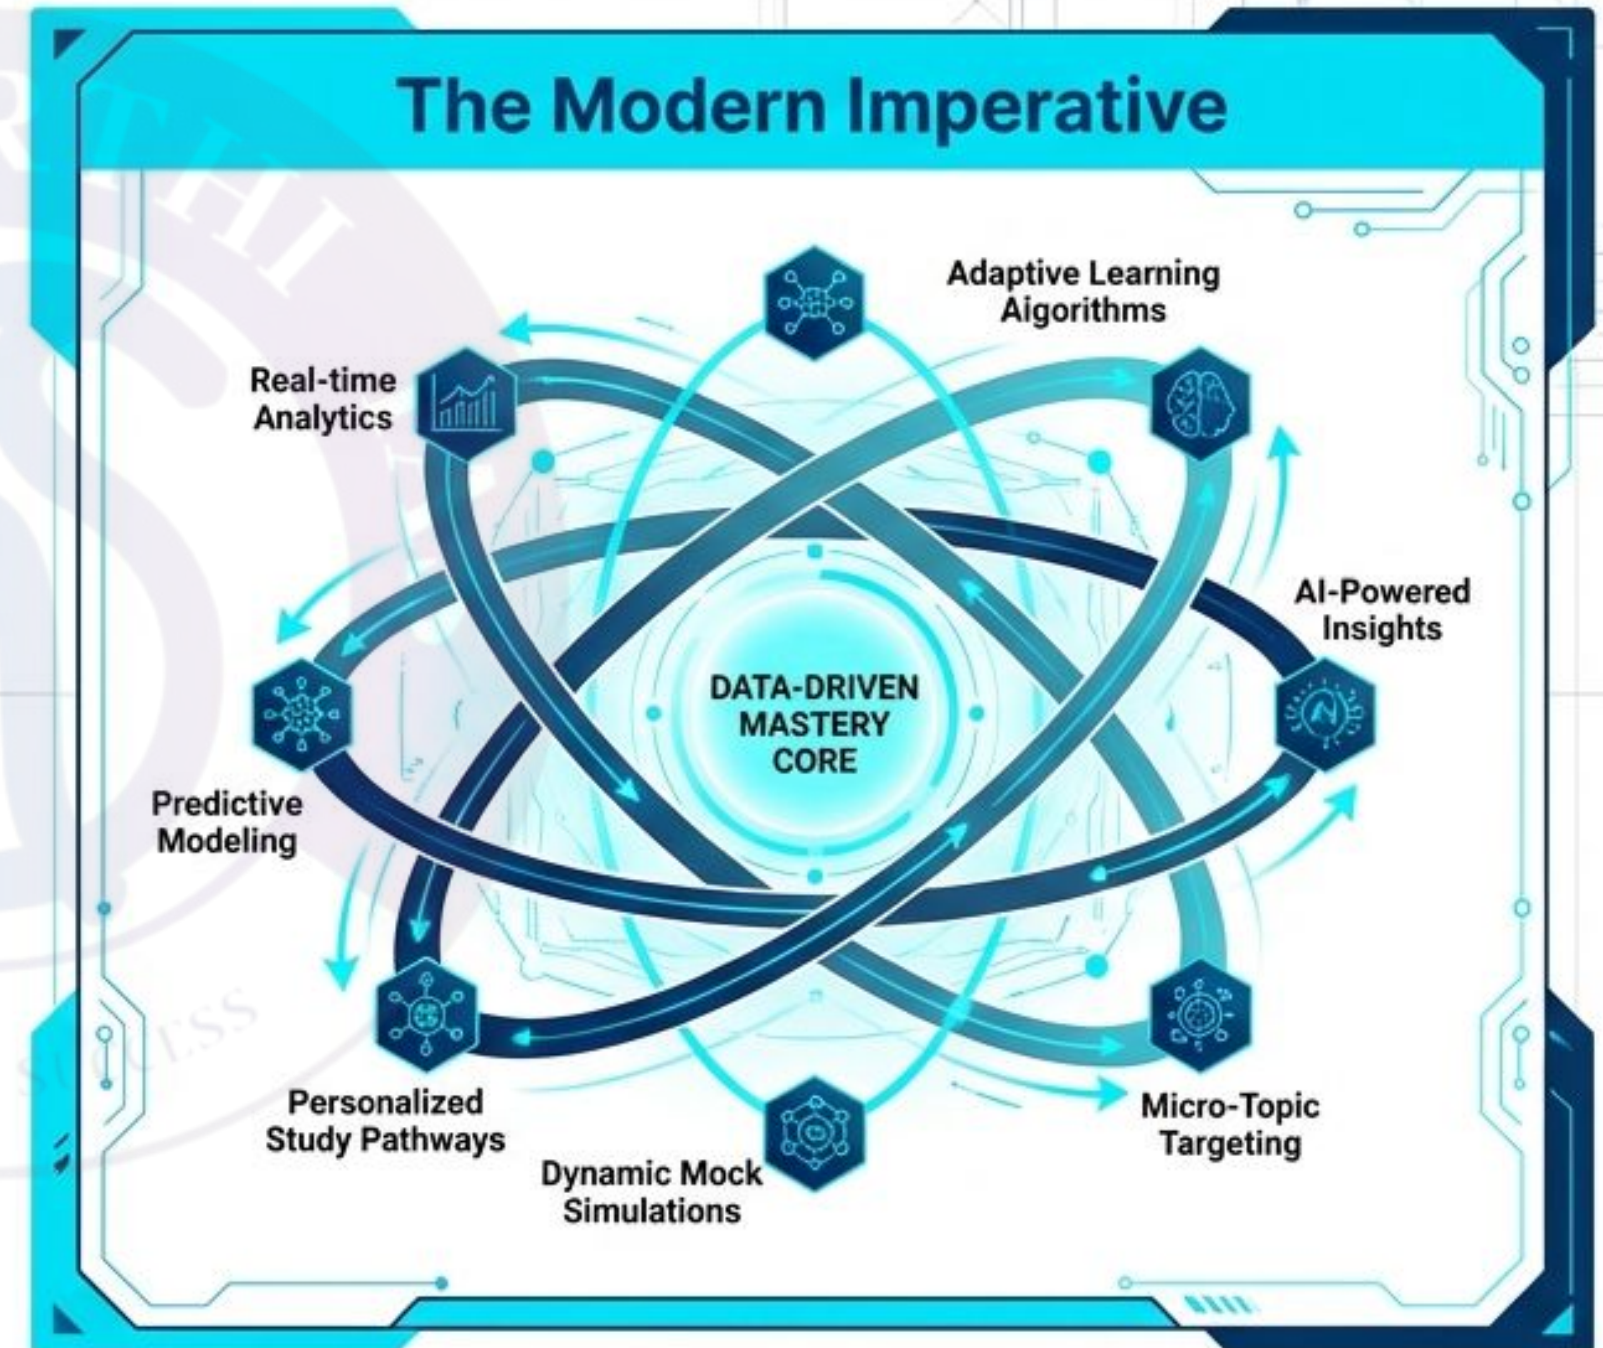

The Modern UPSC Challenge

The **Preliminary** stage has evolved into an increasingly unpredictable ecosystem. A standard, linear preparation model is no longer sufficient for survival.

The Outdated Model

The Modern Imperative

Takeaway: Success now requires a data-driven, technologically advanced roadmap that leaves nothing to chance.

Standard Prep vs. SAATHI Precision

	Standard Prep	SAATHI Precision
Approach	Generic syllabus coverage.	 Targeted micro-weakness identification.
CSAT	Treated as a final-month afterthought.	 The Strategic Shield routine assessments.
Tools	Pen and paper only.	 AI-Powered LMS for daily learning.
Guidance	Isolated, self-guided study.	 LET's TALK Resolution Hub mentorship.

The SAATHI Ecosystem

Five integrated drivers working simultaneously to build total exam readiness.

Pillar 1: Subject-Wise Precision

Breaking the vast UPSC syllabus into highly specialized niches.

Key Concept: Build true mastery from the ground up. This sectional pedagogy forces early identification of micro-weaknesses before you transition into complex integrated papers.

Pillar 4: Total Transparency Dashboard

A data visualization command center designed for both students and parents.

Features:

Track every test score, monitor attendance, and visualize subject-wise growth trajectories. A constant feedback loop ensuring disciplined, accountable preparation.