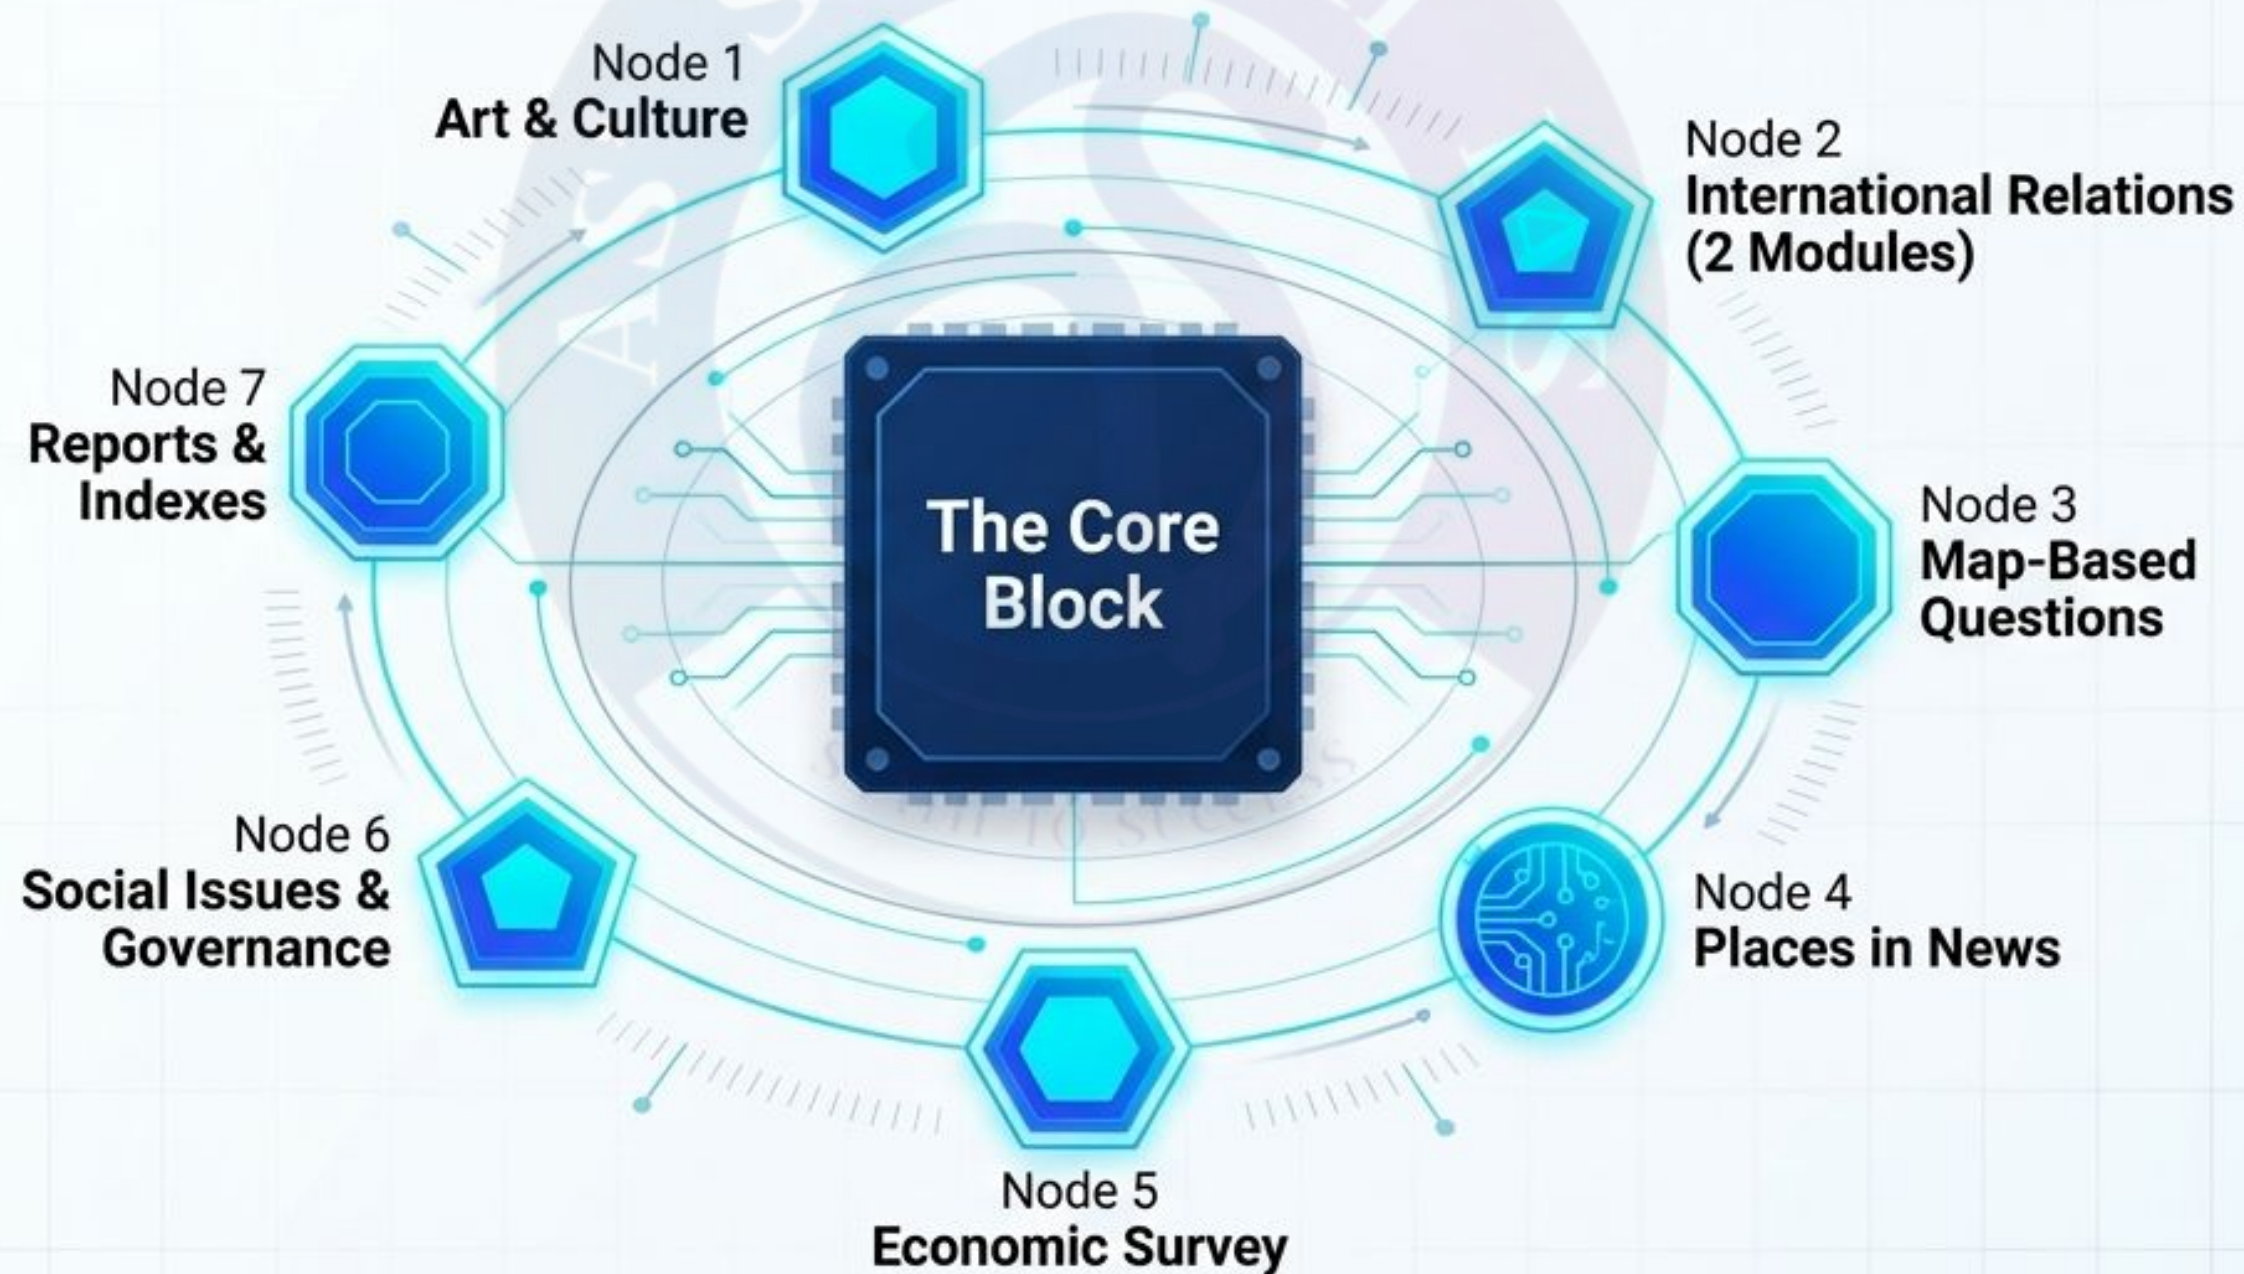

Pillar 4: Total Transparency Dashboard

A data visualization command center designed for both students and parents.

Features:

Track every test score, monitor attendance, and visualize subject-wise growth trajectories. A constant feedback loop ensuring disciplined, accountable preparation.

Pillar 5: LET'S TALK Resolution Hub

Preparation can be isolating. We bridge the gap between technical tools and human resilience.

Function: A dedicated academic support space for immediate conceptual clarification, deep-dive strategy tweaks, and psychological reinforcement.

Curriculum Architecture: The Core Block

The UPER-50 matrix dedicates rigorous sectional testing to foundational mastery.

Curriculum Architecture: The Dynamic Edge

Beyond the core, SAATHI strategically attacks niche, high-yield areas where crucial marks are won or lost.