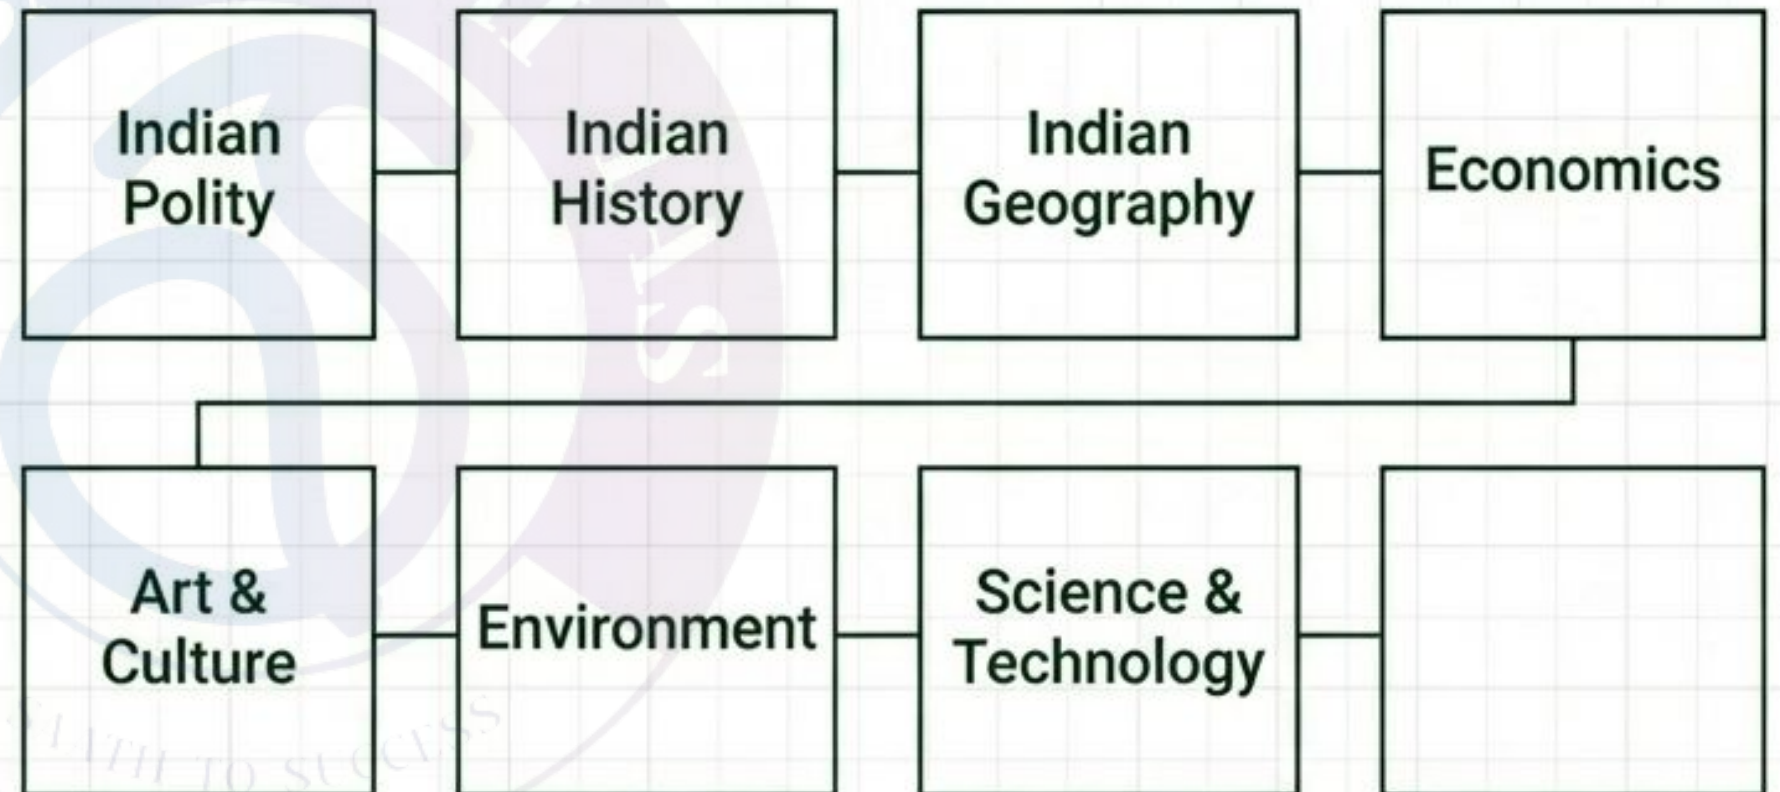

Ecosystem of Support

- P2P Mentorship Pods
- Let's Talk Faculty Portal
- Mains Studio with Instant Evaluation

A seamlessly integrated landscape covering Prelims, Mains, and Current Affairs.

Phase 1: The Cores (Pre Cum Mains)

Standard Velocity: 2
Hours/Class + 2 Classes/Day.

Phase 1: The Cores

7 Months
560 Total Hours

Phase 2: Mains Specifics

4 Months | 320 Hours | 160 Classes

- Indian Society & Social Justice
- Post-Independence History
- World History
- World Geography
- Governance
- Social Sector Development
- International Relations
- Indian Agriculture
- Internal Security
- Disaster Management
- Geography
- Ethics