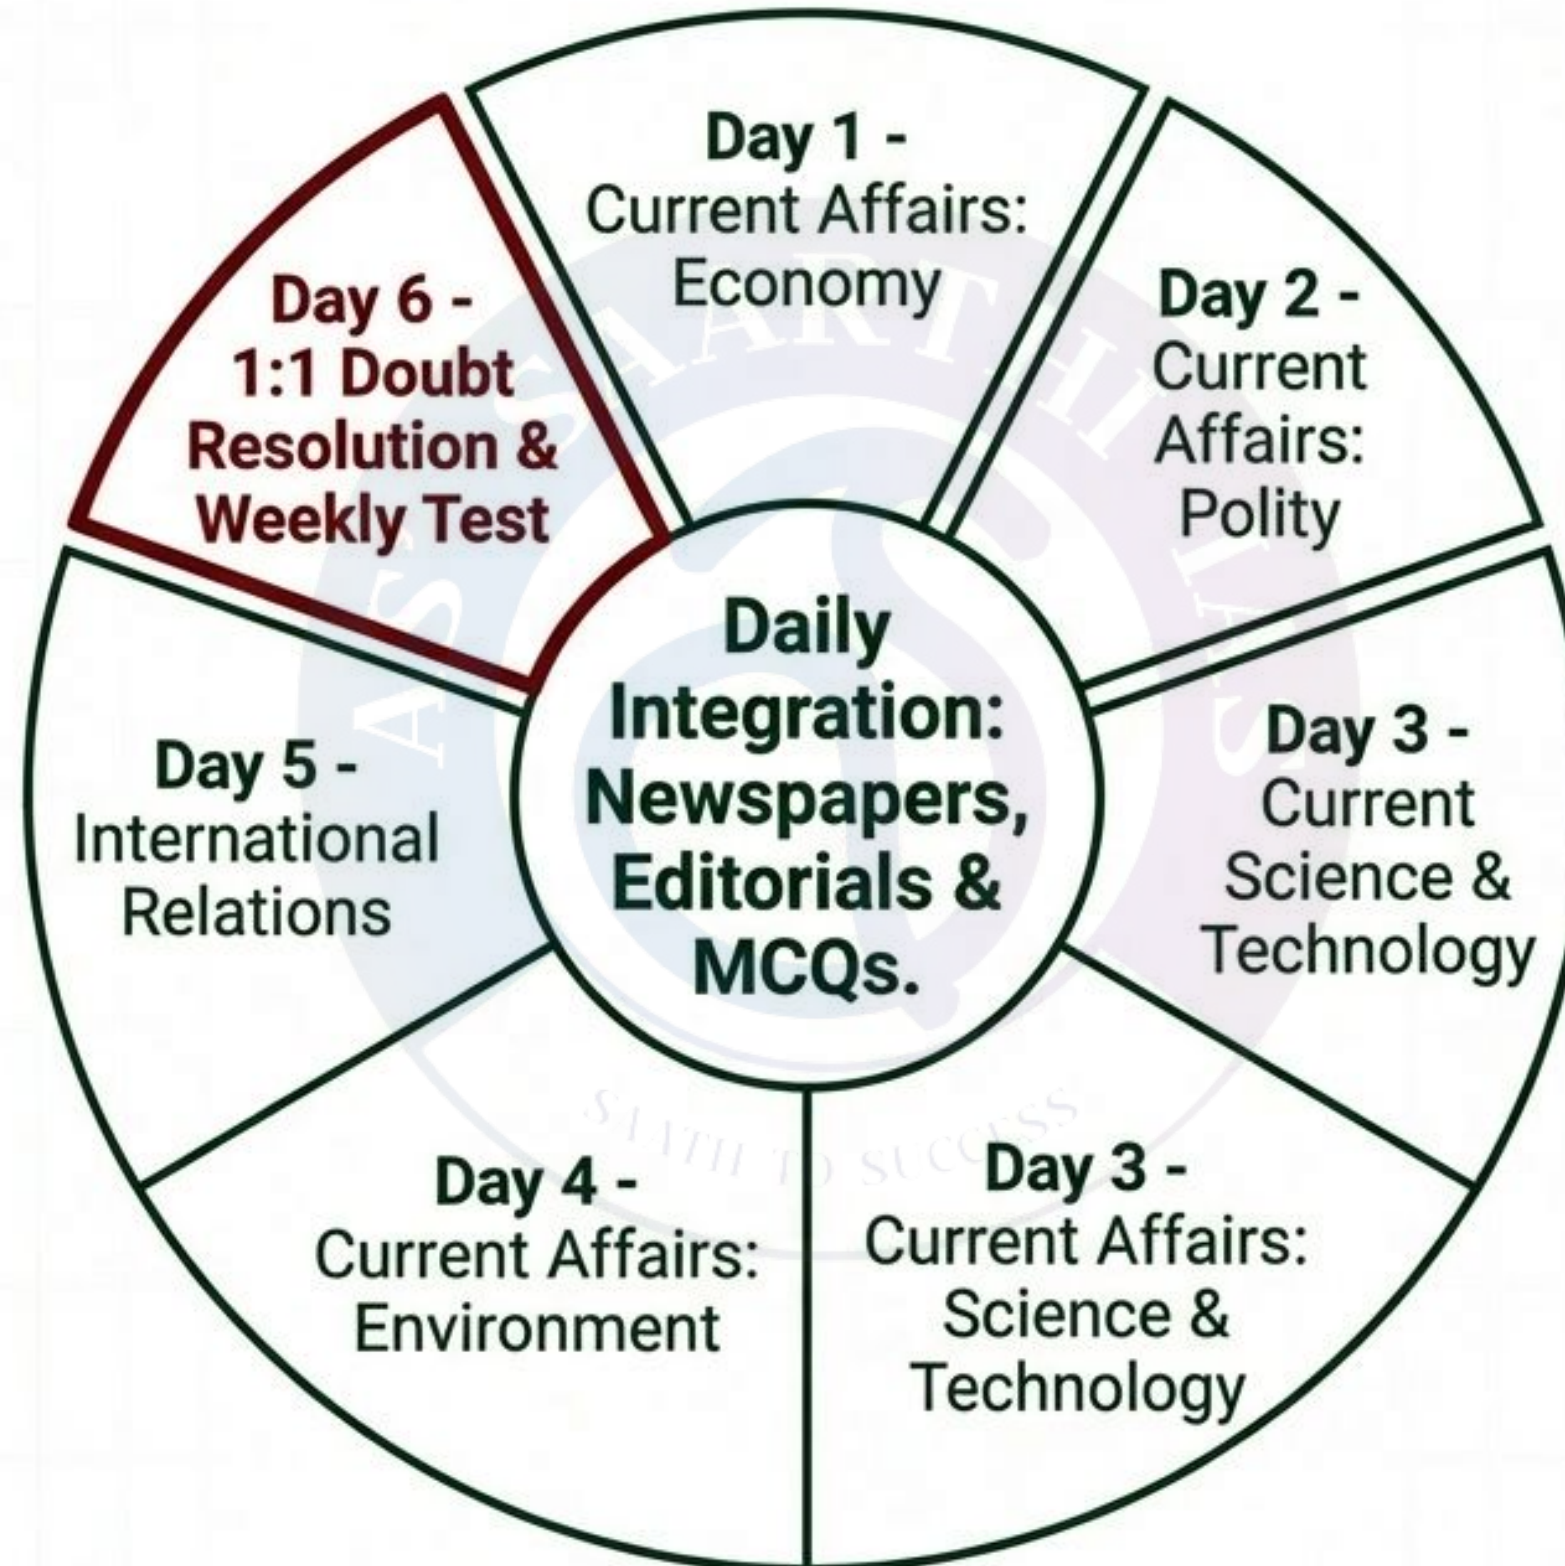

Ecosystem of Support

- P2P Mentorship Pods
- Let's Talk Faculty Portal
- Mains Studio with Instant Evaluation

A seamlessly integrated landscape covering Prelims, Mains, and Current Affairs.

Phase 1: The Cores (Pre Cum Mains)

Standard Velocity: 2
Hours/Class + 2 Classes/Day.

Phase 1: The Cores

7 Months
560 Total Hours

Phase 2: Mains Specifics

4 Months | 320 Hours | 160 Classes

- Indian Society & Social Justice
- Post-Independence History
- World History
- World Geography
- Governance
- Social Sector Development
- International Relations
- Indian Agriculture
- Internal Security
- Disaster Management
- Geography
- Ethics

Phase 3: Complete CSAT Coverage

1 Month | 100 Hours | 50 Classes

- Quantitative Aptitude
- Reasoning
- English Comprehension

	Phase 1: The Cores (7 Months)	Phase 2: The Advanced (4 Months)	Phase 3: The Inevitable Aptitude (1 Month)
Primary Objective	Broad Pre Cum Mains foundation.	Targeted Mains-specific mastery.	CSAT qualification and tactical readiness.
Workload Intensity	560 Hours (Highest Volume).	320 Hours (High Complexity).	100 Hours (High Intensity).
Subject Scope	7 broad disciplines (Polity, History, Eco, etc.).	12 niche domains (Governance, Security, Ethics, etc.).	3 analytical domains (Quant, Reasoning, English).