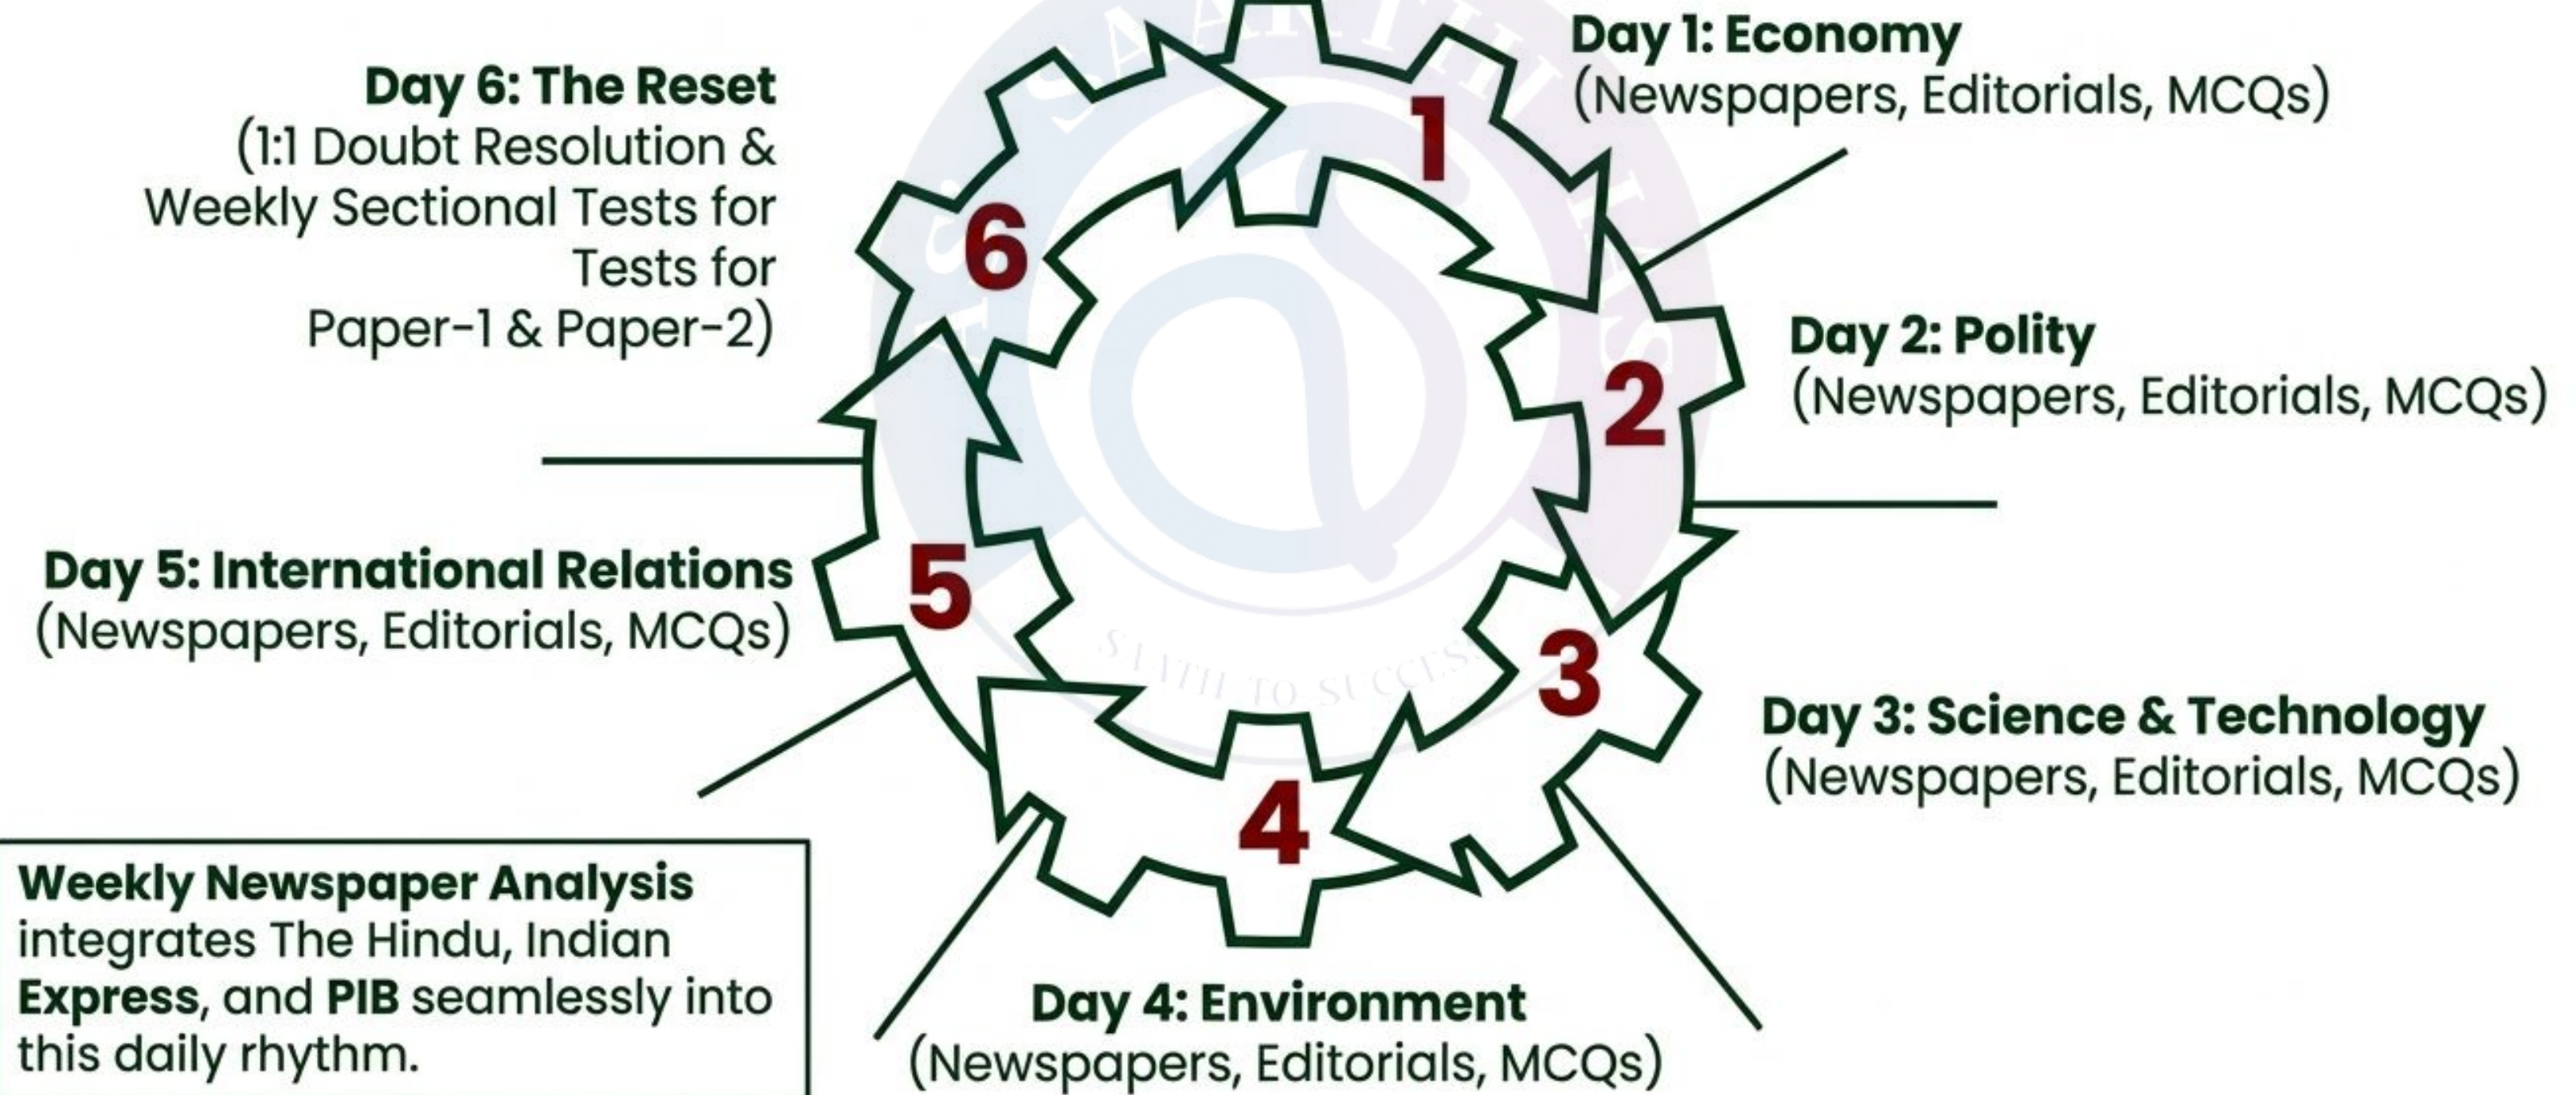

**10 Months. 860 Total Hours.
430 Controlled Zone Live Classes.**

MAARGX
"Discovering your X factor"
An Initiative by SAARTHI IAS

Phase 1 establishes the General Studies foundation over seven intensive months.

THE 2-HOUR OBJECTIVE LITMUS TEST

Phase 2 isolates and secures critical marks through a focused aptitude accelerator.

Assessment Protocol

Daily and Weekly Practice Tests lock in the 50 classes of Phase 2, ensuring complete coverage of Aptitude with test series analytics.

A relentless six-day weekly orbit drives continuous current affairs mastery.

Phase 3 pivots entirely to the daily descriptive drill and tactical essay crafting.

This 4-week phase transforms passive knowledge from Phase 1 into active, high-scoring descriptive arguments.