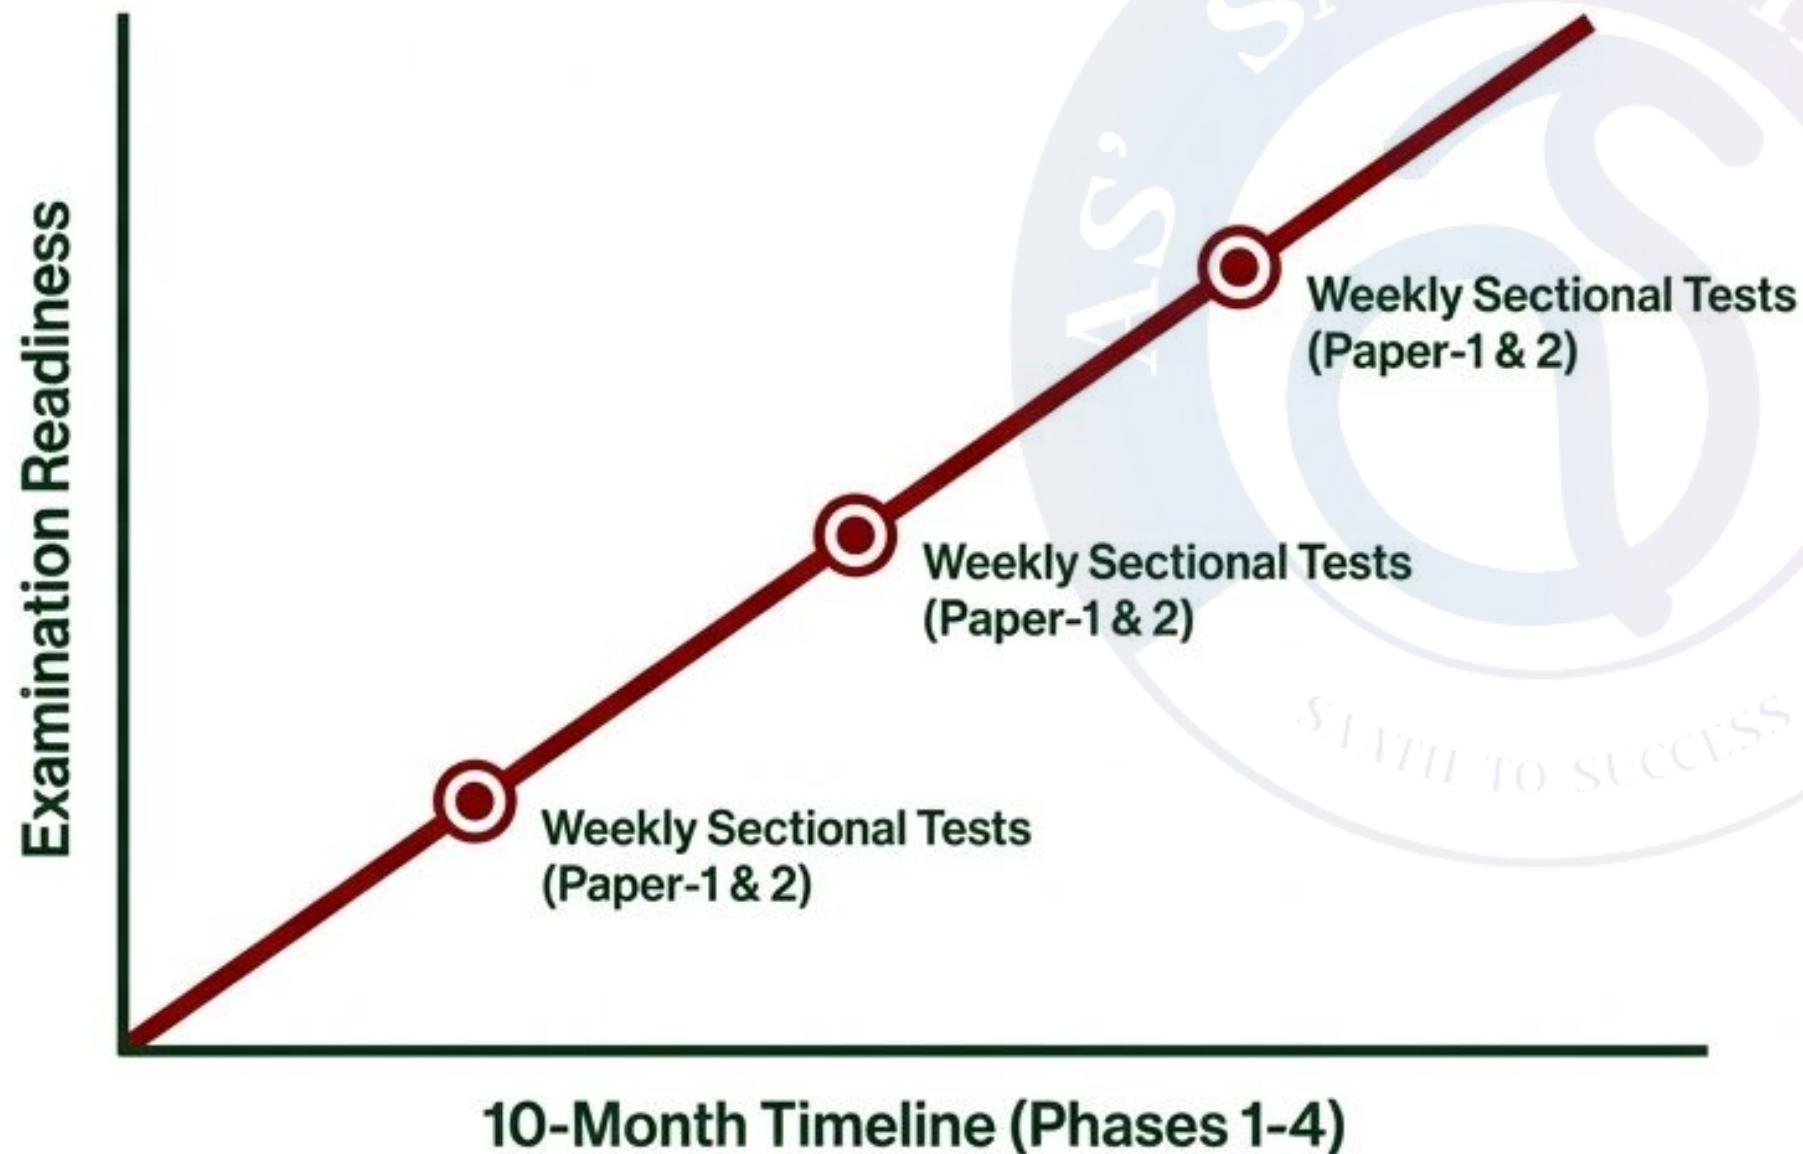

Constant performance tracking guarantees peak readiness on examination day.

Through the synergy of the **AI Performance Dashboard** and rigorous **Weekly Sectional Tests**, the candidate's trajectory is continuously calibrated. There is **no guesswork**—only a measured, disciplined march to the **Central Armed Police Forces**.