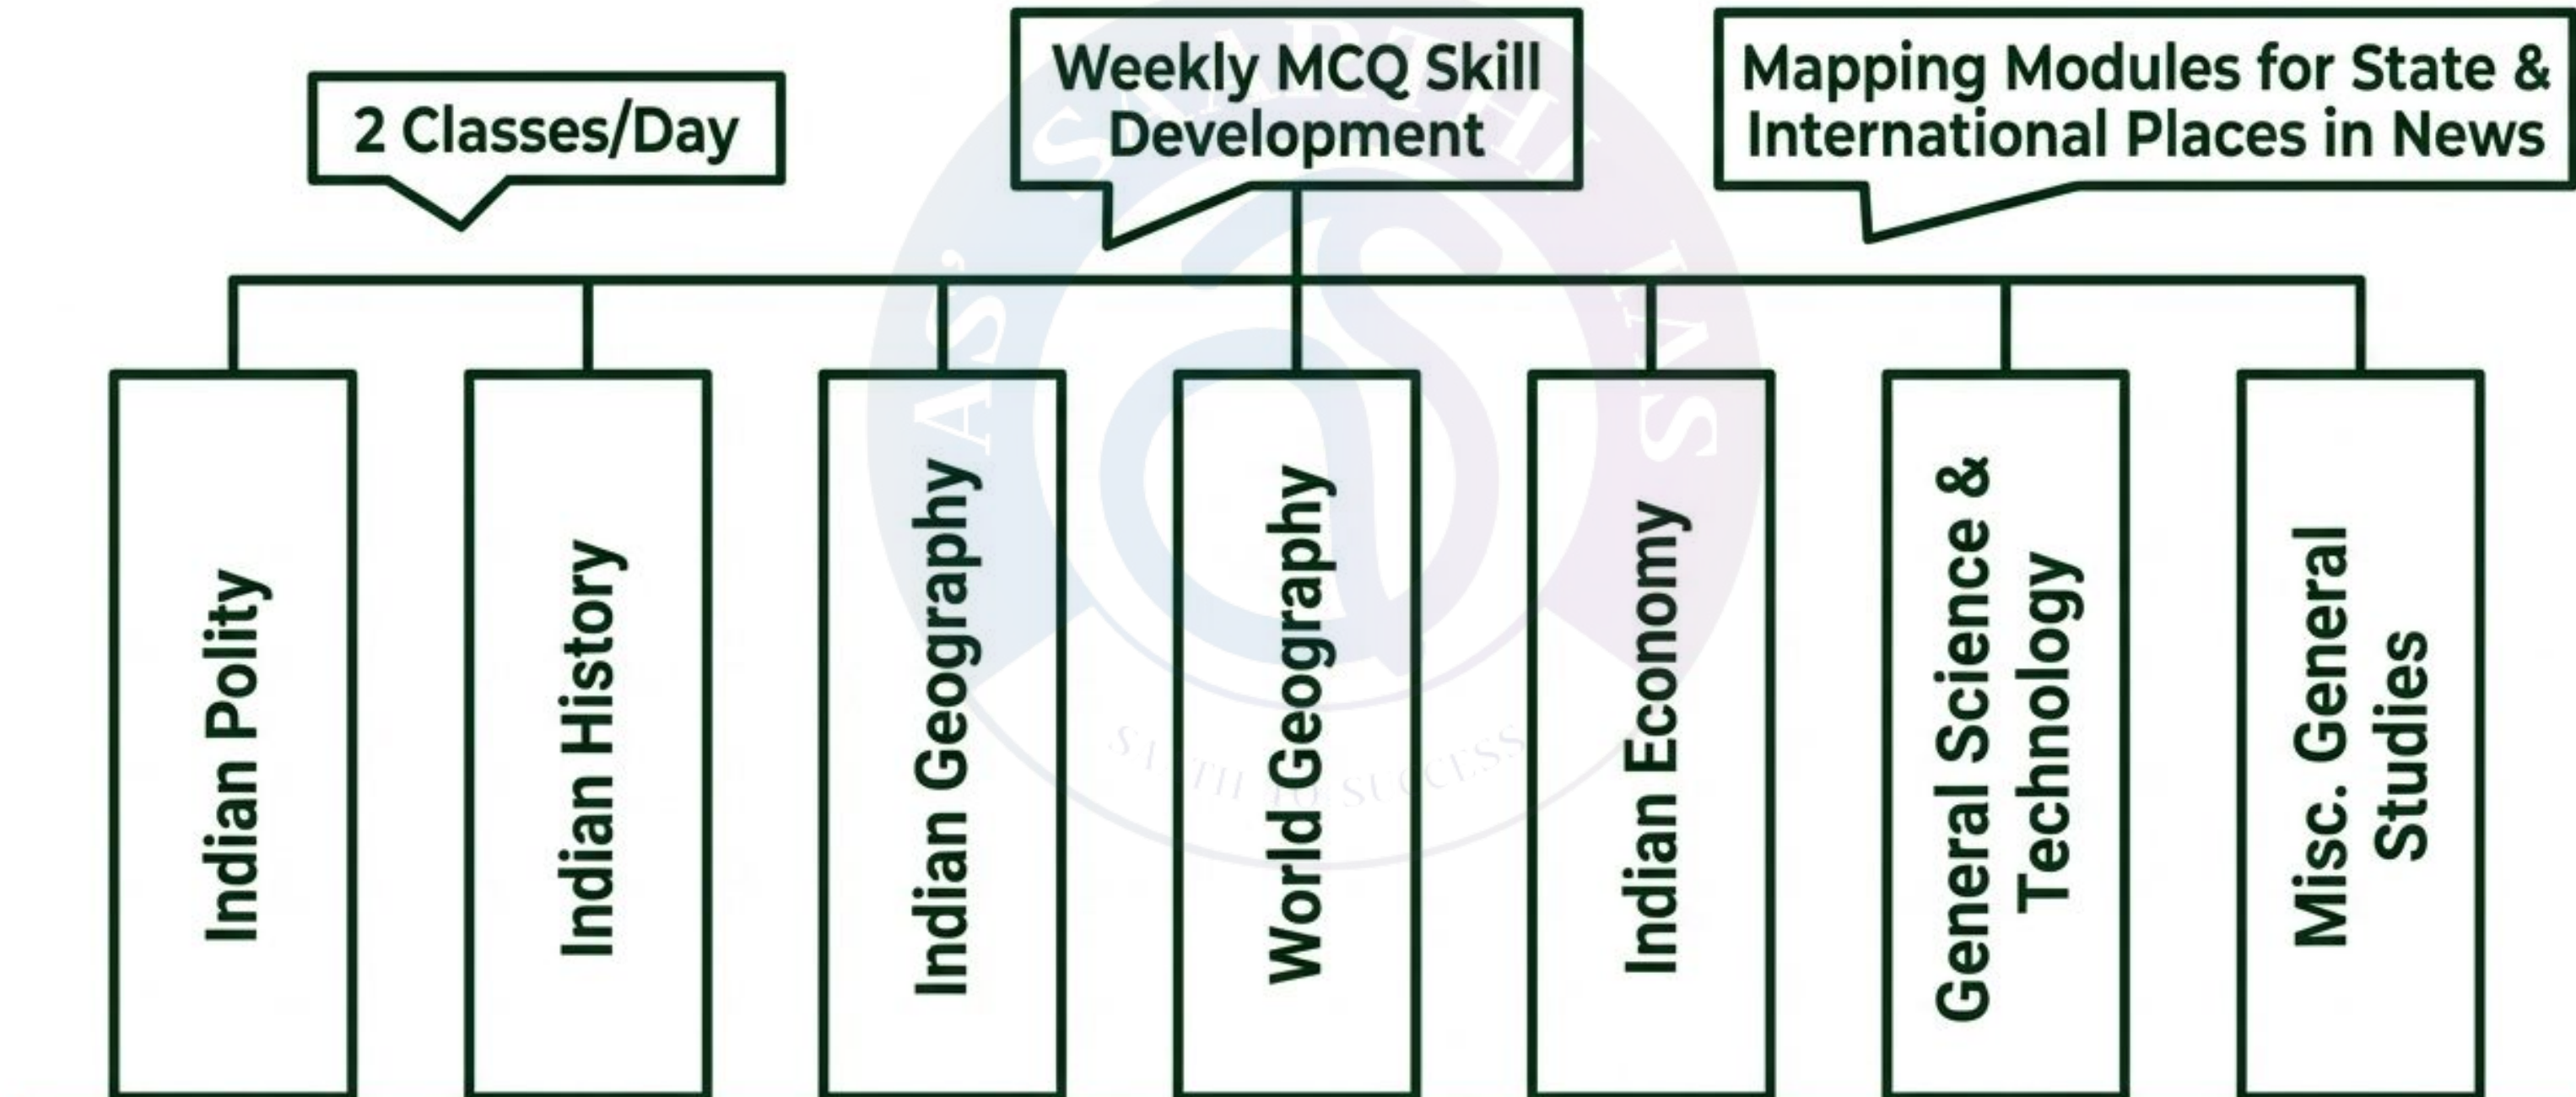

MaargX: CAPF Preparation, Reimagined with AI

DESCRIPTIVE PAPER-2

covering ESSAY, PRECIS
WRITING, COUNTER
ARGUMENTS etc.

Controlled Learning Zone

Platform for live
General Studies classes

The ten-month roadmap scales predictably from foundational objective knowledge to advanced descriptive mastery.

**10 Months. 860 Total Hours.
430 Controlled Zone Live Classes.**

MAARGX
"Discovering your X factor"
An Initiative by SAARTHI IAS

Phase 1 establishes the General Studies foundation over seven intensive months.

A relentless six-day weekly orbit drives continuous current affairs mastery.

Phase 3 pivots entirely to the daily descriptive drill and tactical essay crafting.

This 4-week phase transforms passive knowledge from Phase 1 into active, high-scoring descriptive arguments.