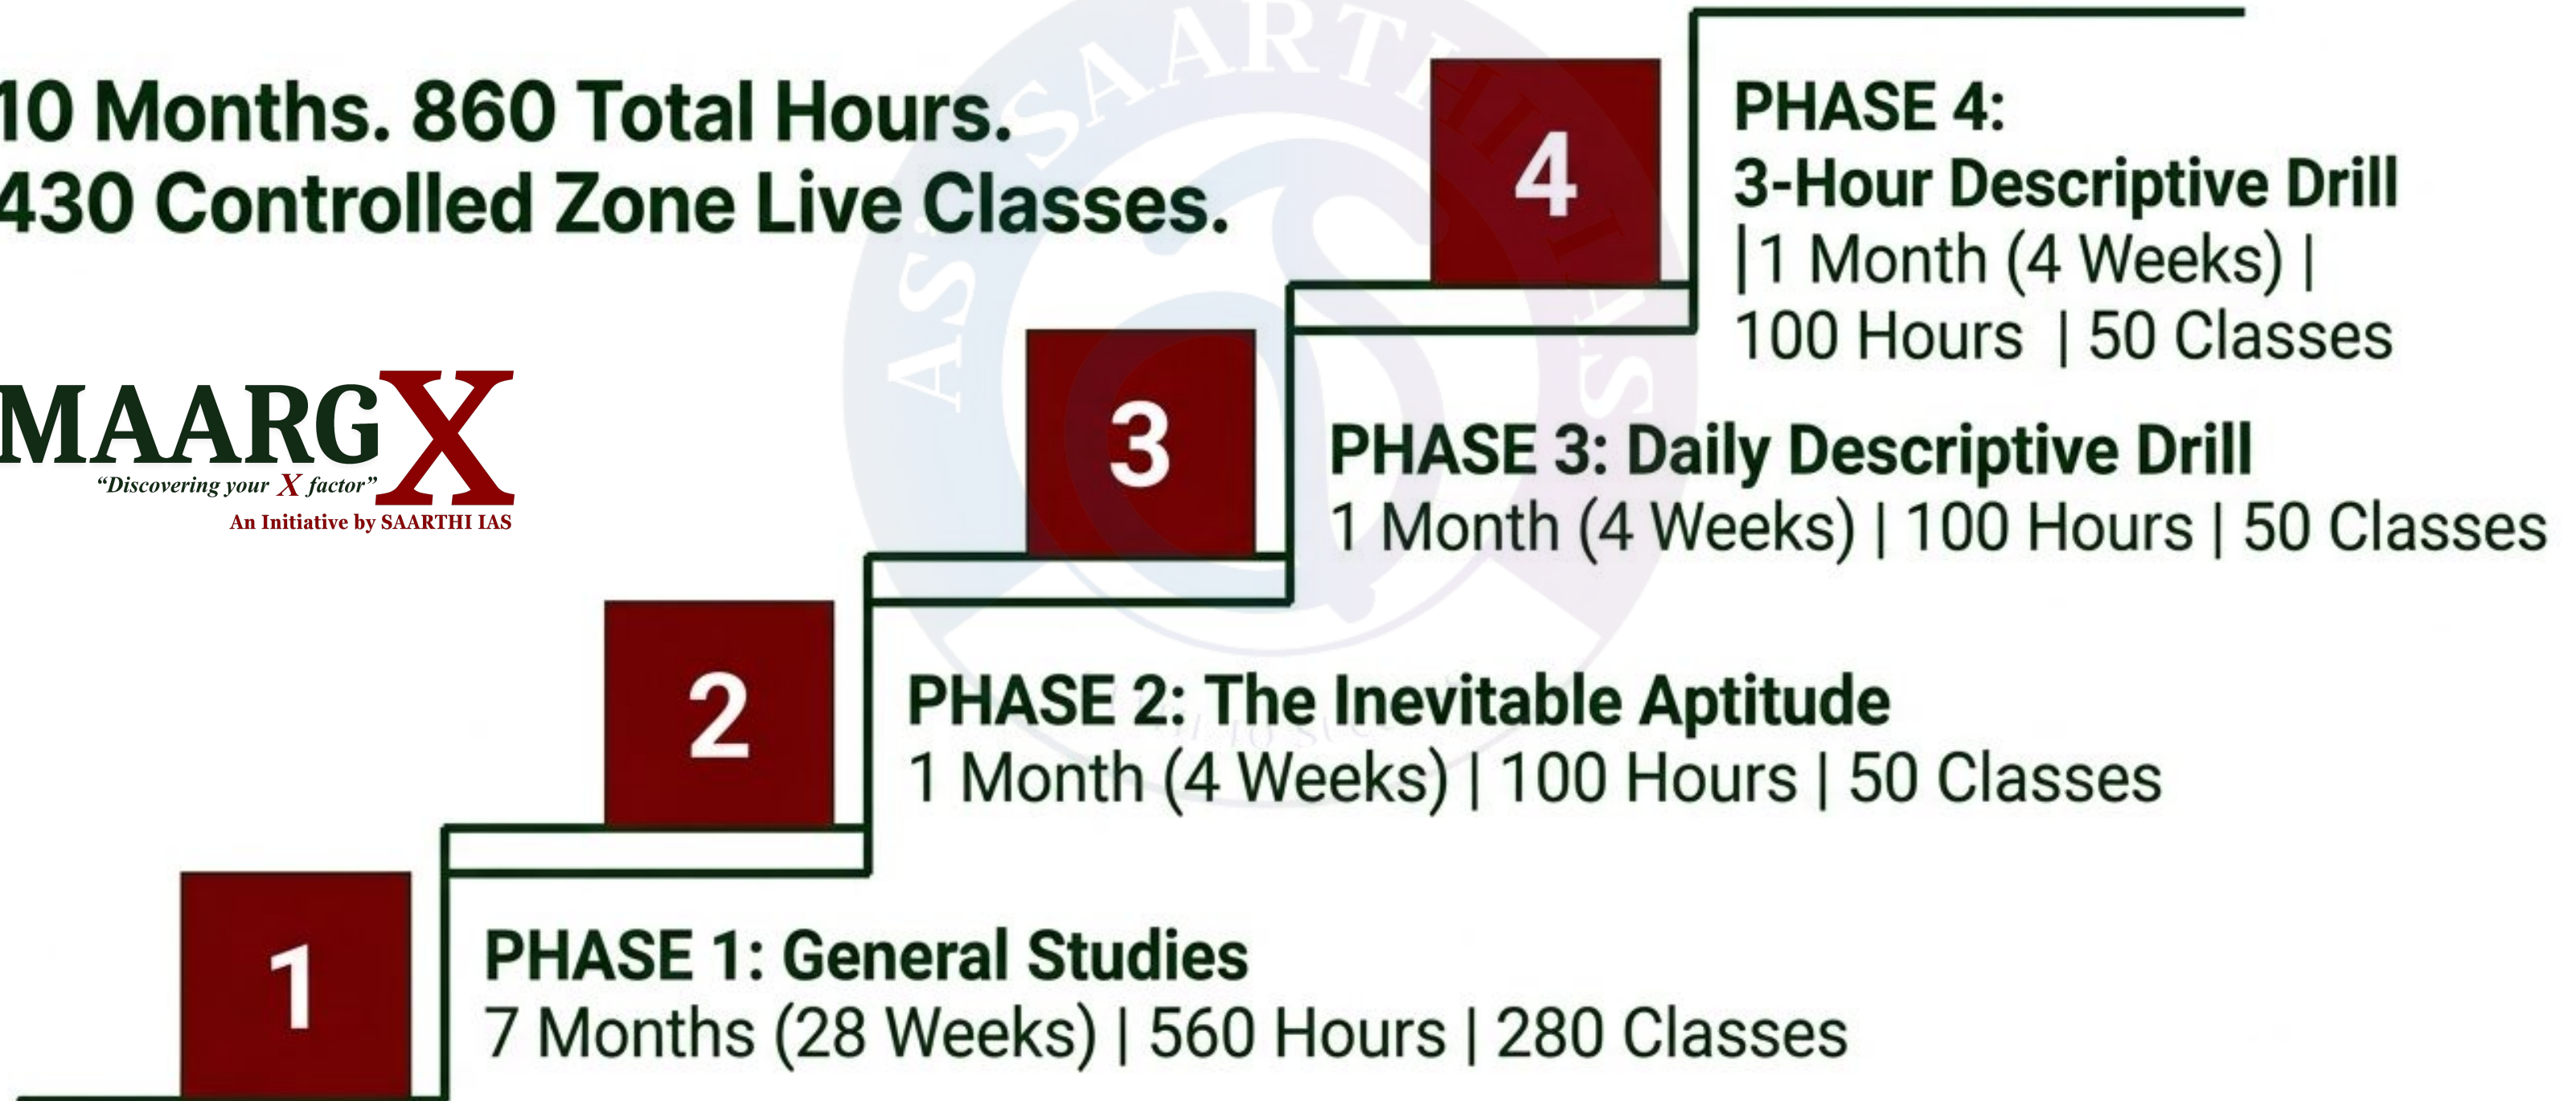

MaargX: CAPF Preparation, Reimagined with AI

DESCRIPTIVE PAPER-2

covering ESSAY, PRECIS
WRITING, COUNTER
ARGUMENTS etc.

Controlled Learning Zone

Platform for live
General Studies classes

The ten-month roadmap scales predictably from foundational objective knowledge to advanced descriptive mastery.

**10 Months. 860 Total Hours.
430 Controlled Zone Live Classes.**

MAARGX
"Discovering your X factor"
An Initiative by SAARTHI IAS

Phase 1 establishes the General Studies foundation over seven intensive months.