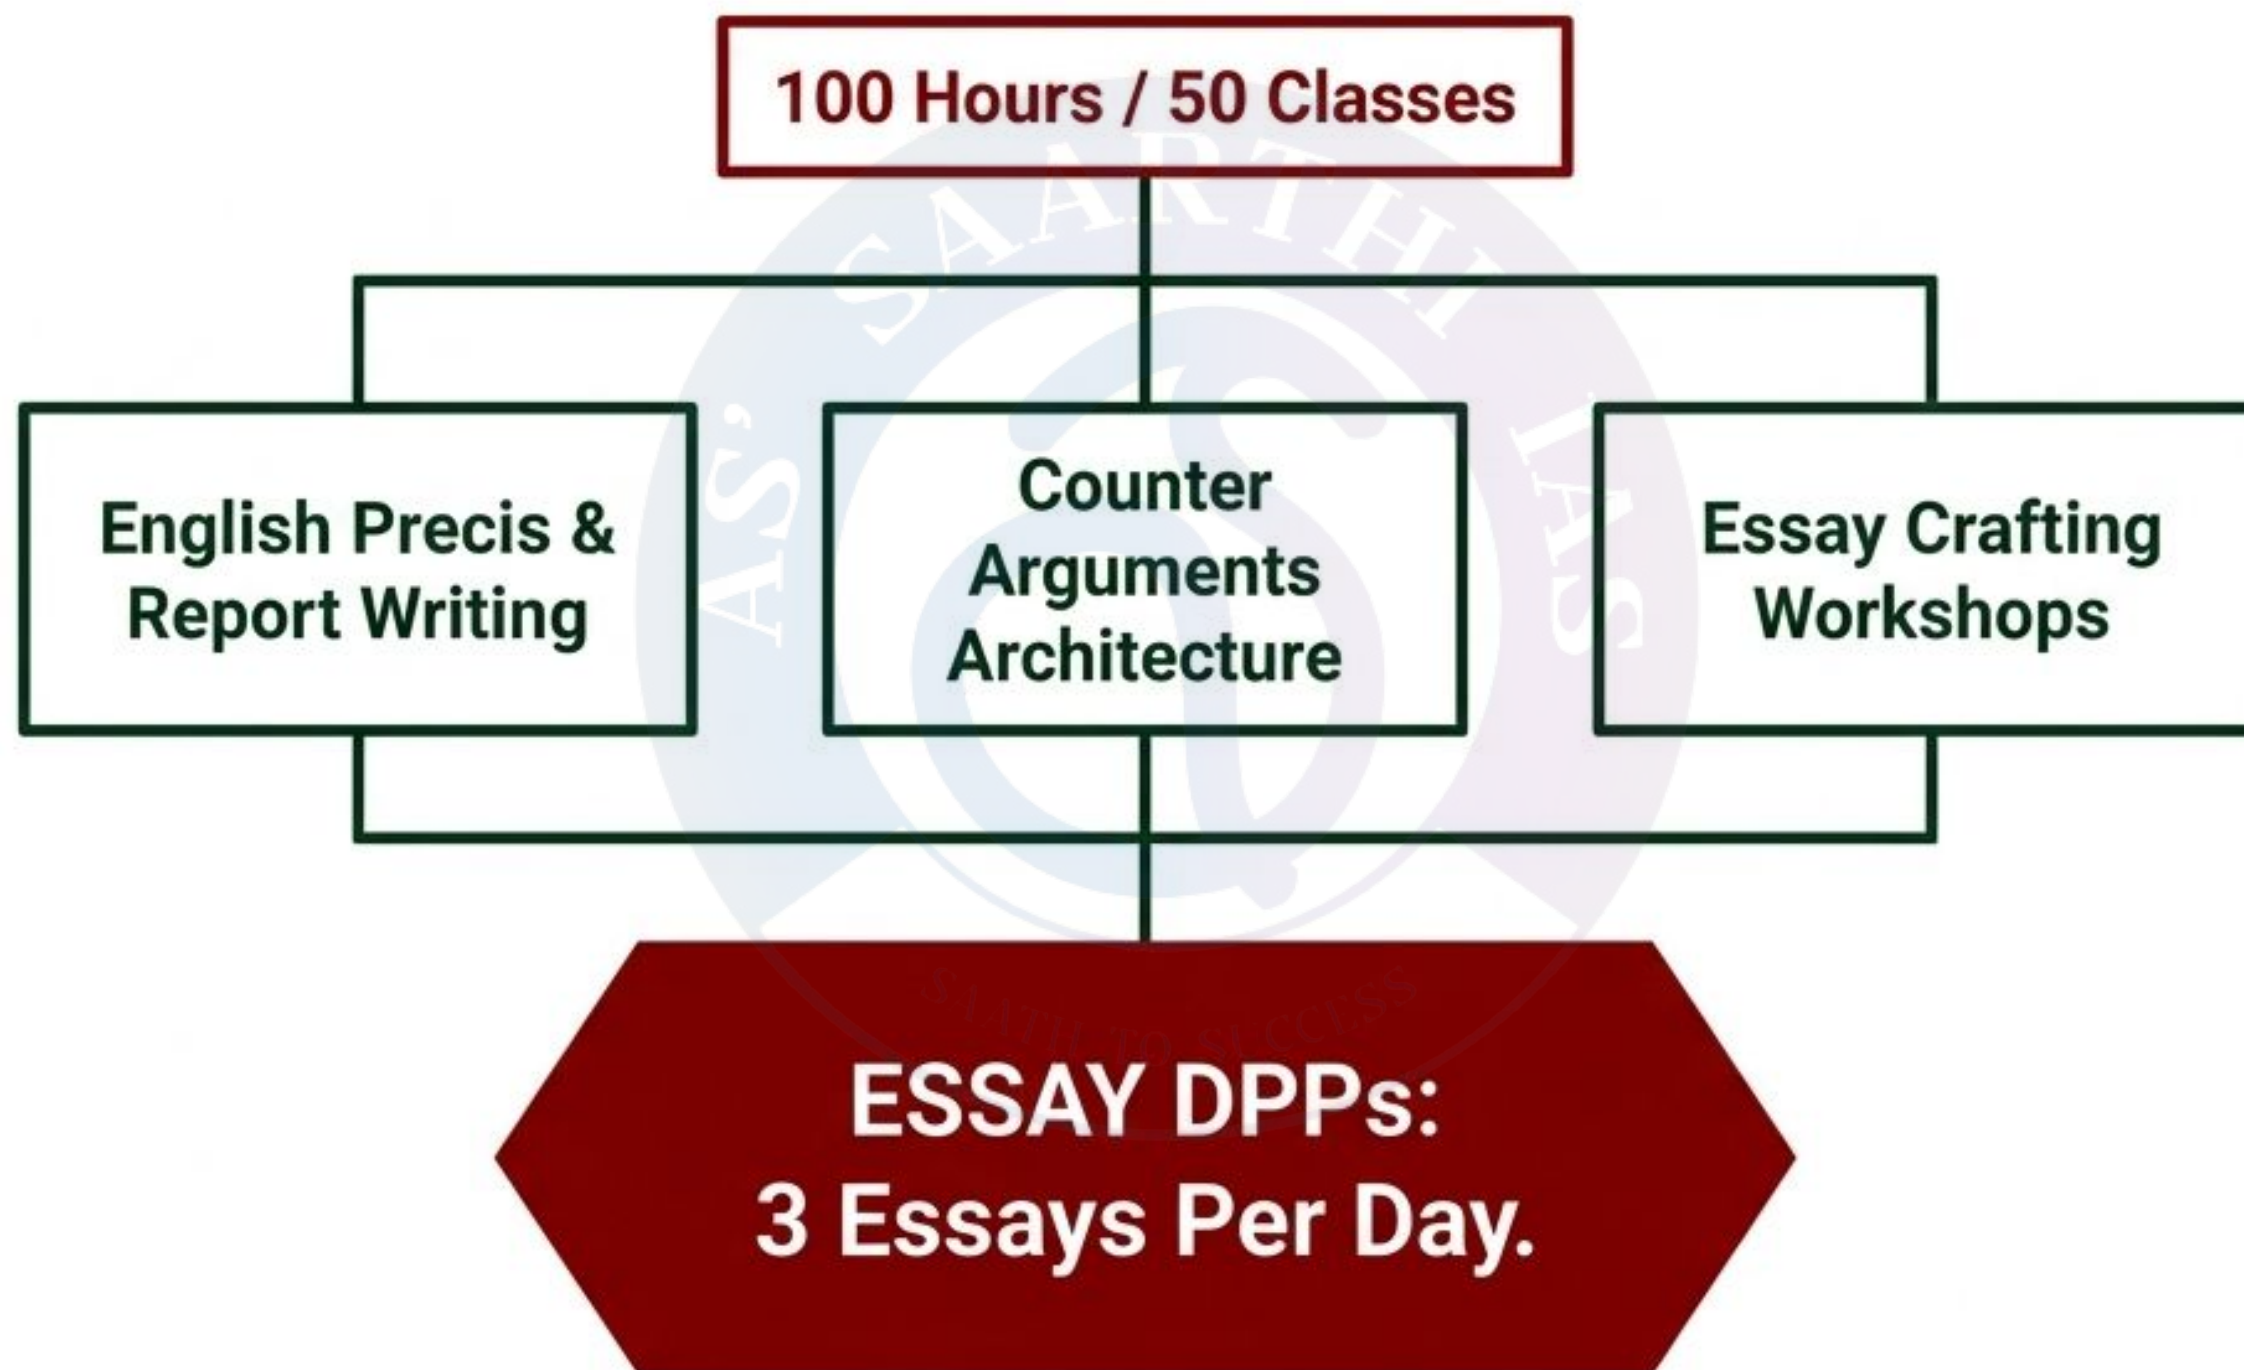

A relentless six-day weekly orbit drives continuous current affairs mastery.

Phase 3 pivots entirely to the daily descriptive drill and tactical essay crafting.

This 4-week phase transforms passive knowledge from Phase 1 into active, high-scoring descriptive arguments.