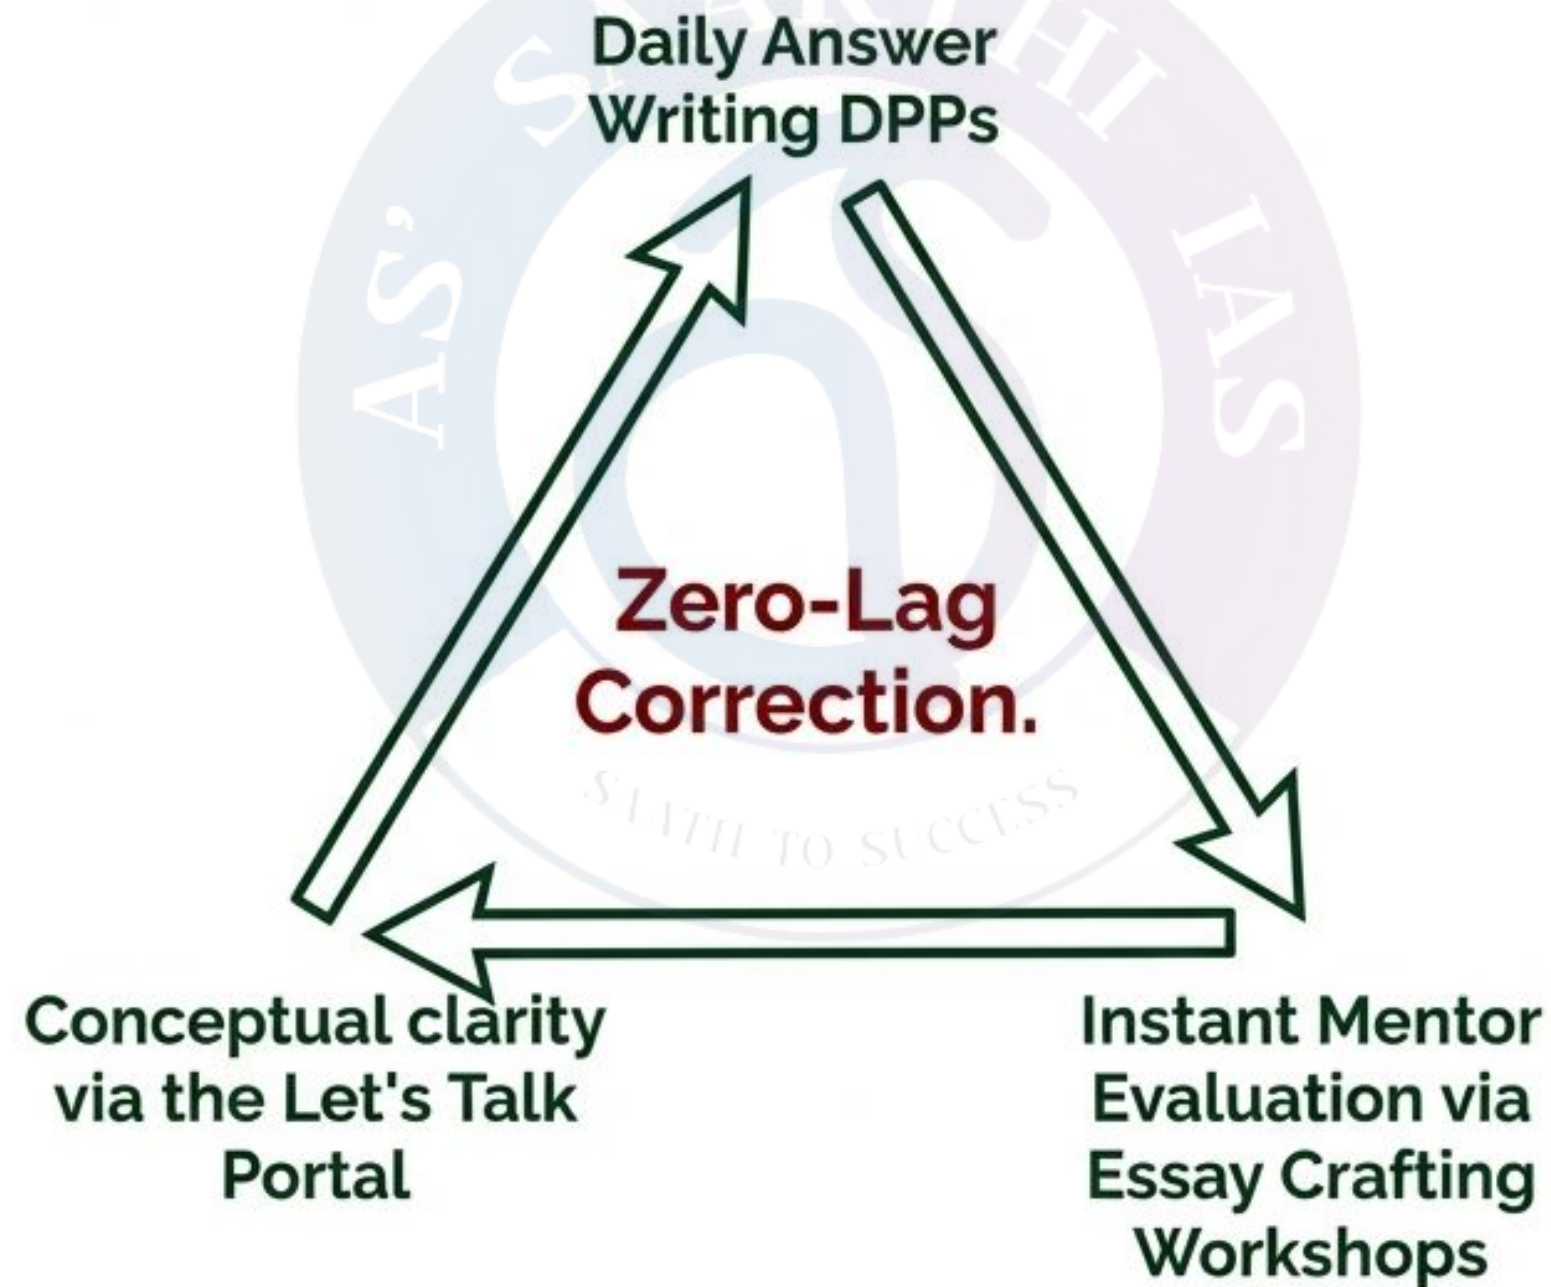

The MAINS STUDIO ensures immediate evaluation of of all daily descriptive inputs.

MAARG^X
"Discovering your X factor"
An Initiative by SAARTHI IAS

Unlike traditional programs, aspirants never wait weeks for feedback. Errors are identified and corrected within the same daily cycle.